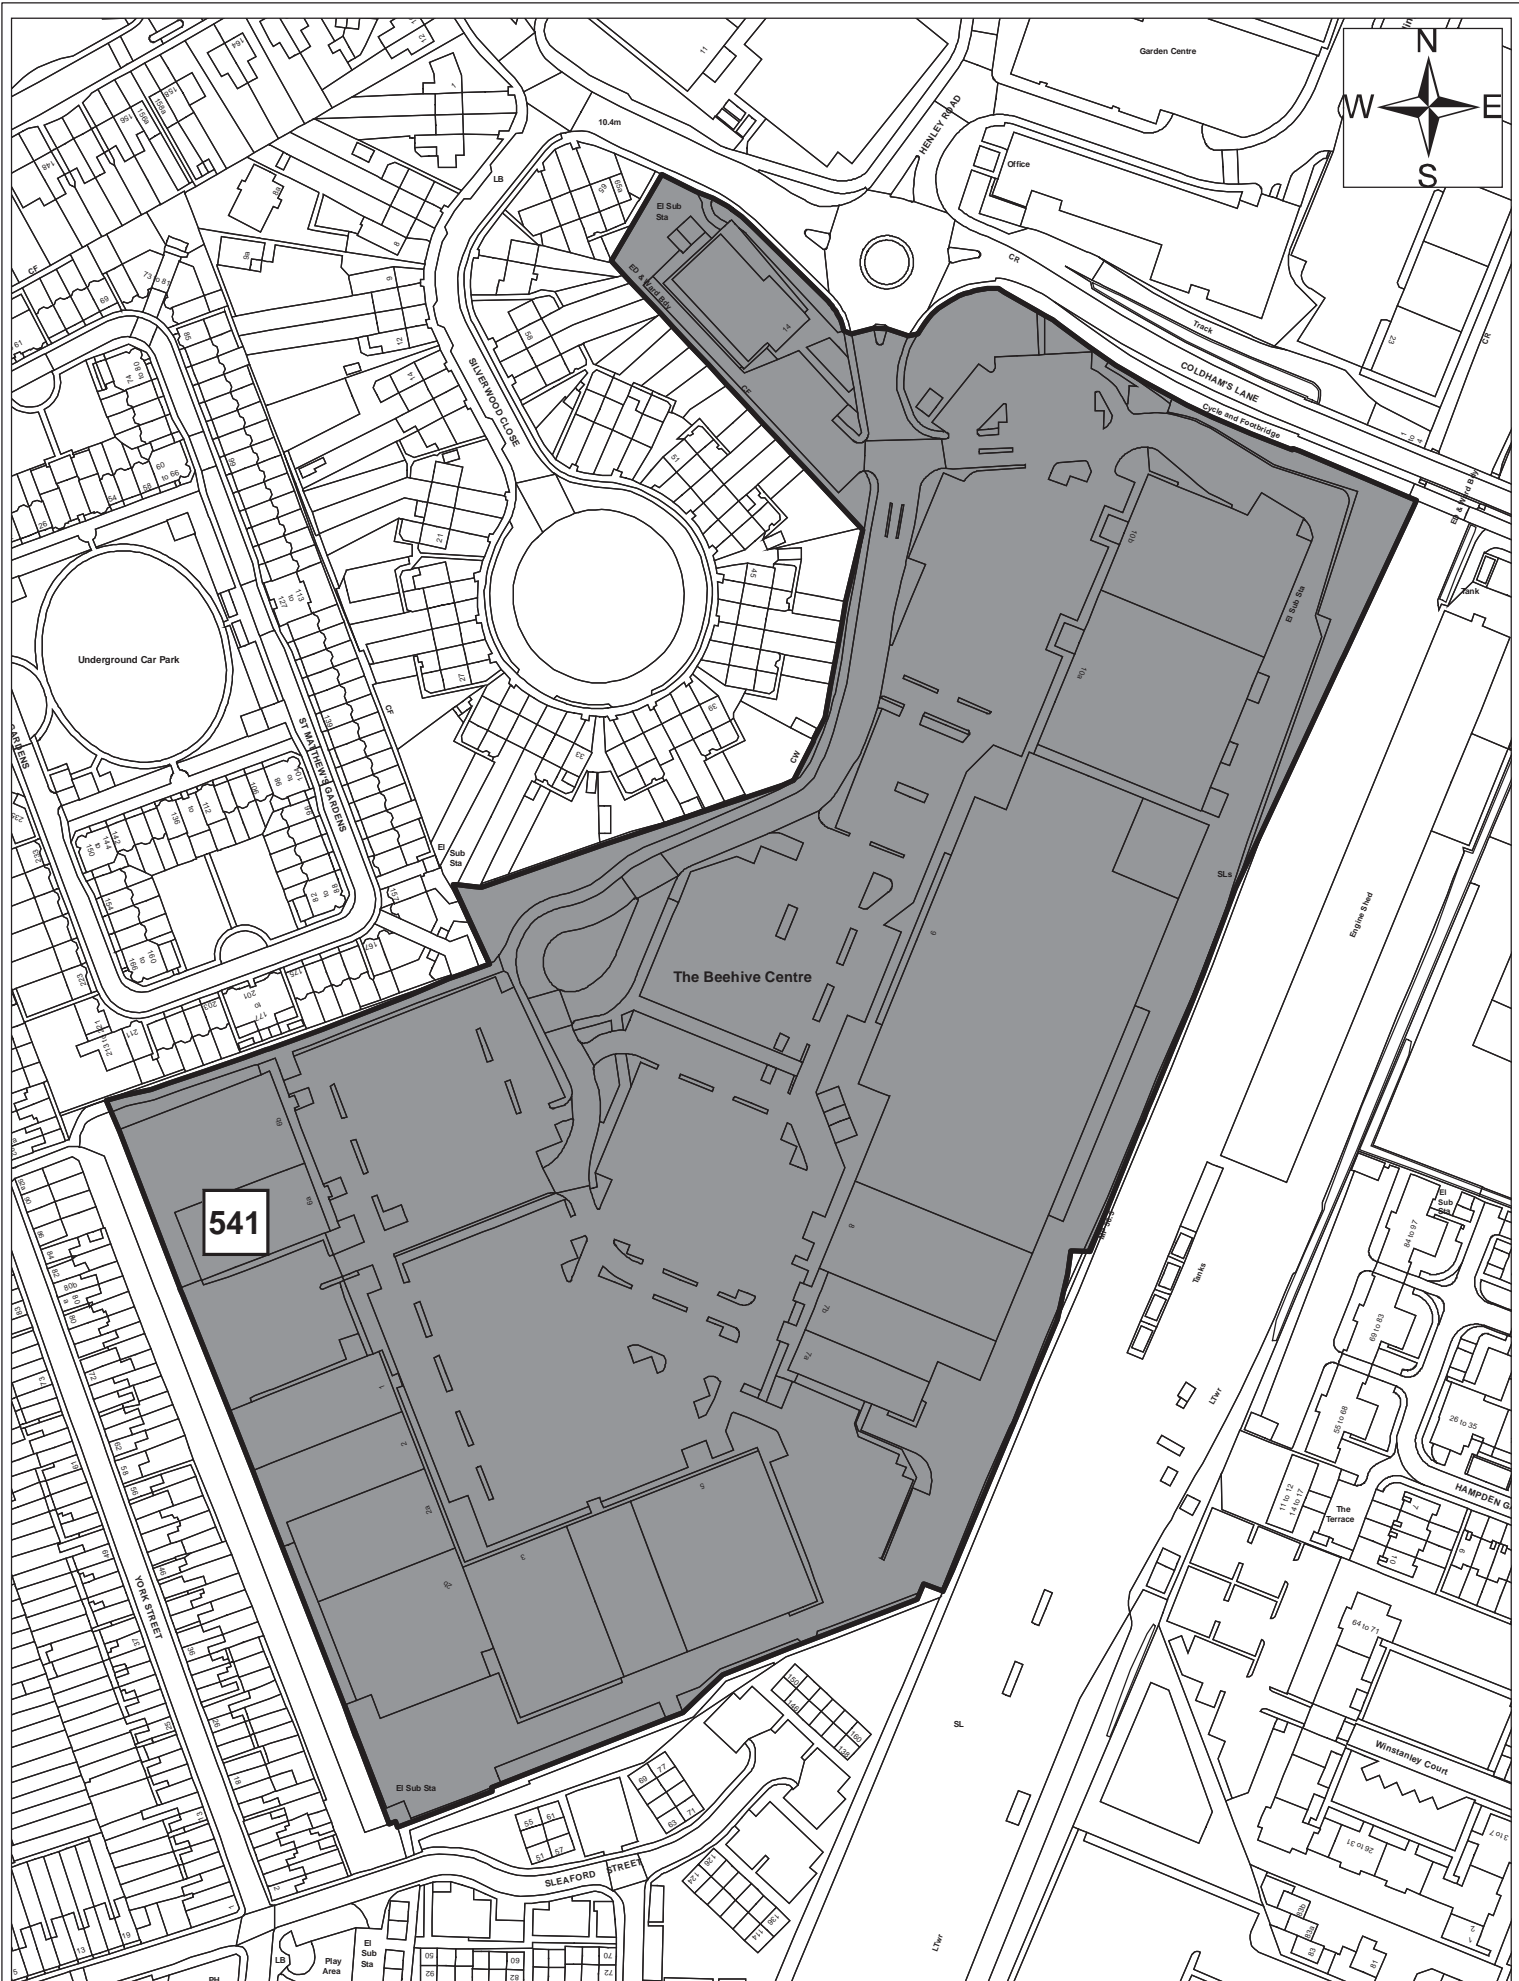

Site 541

© Crown copyright and database right 2011. Ordnance Survey Licence number 100019730.

Date:	1st September 2011
Produced by:	Matthew Merry
Section/Department:	Environment
Scale:	1:2,000