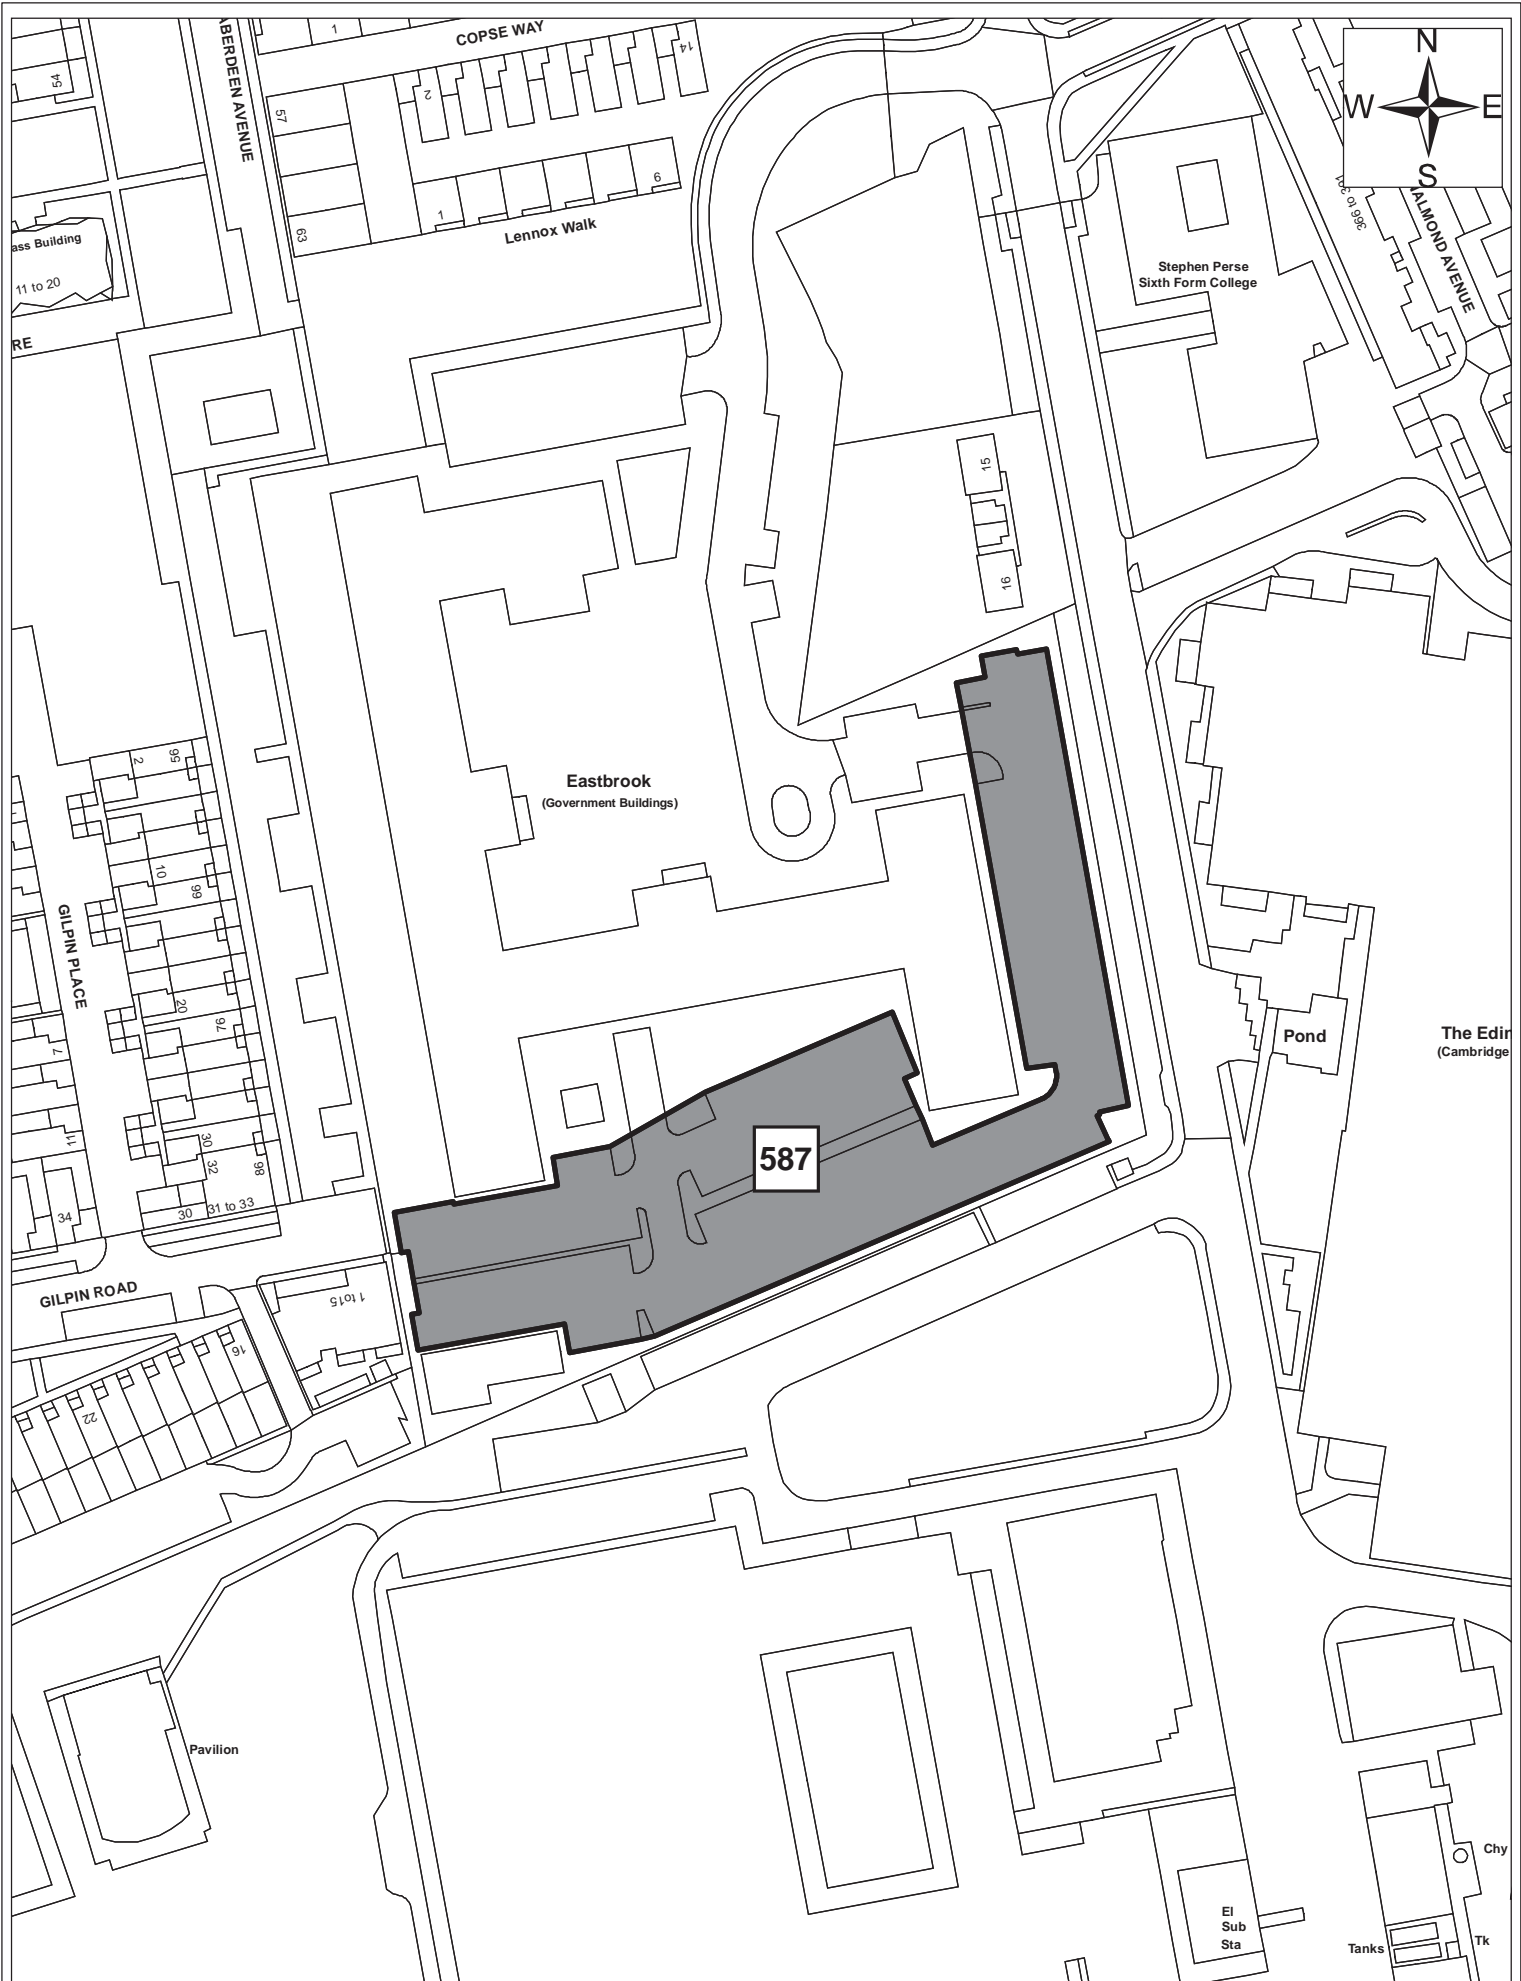

Site 587

© Crown copyright and database right 2011. Ordnance Survey Licence number 100019730.

Date:	1st September 2011
Produced by:	Matthew Merry
Section/Department:	Environment
Scale:	1:1,250