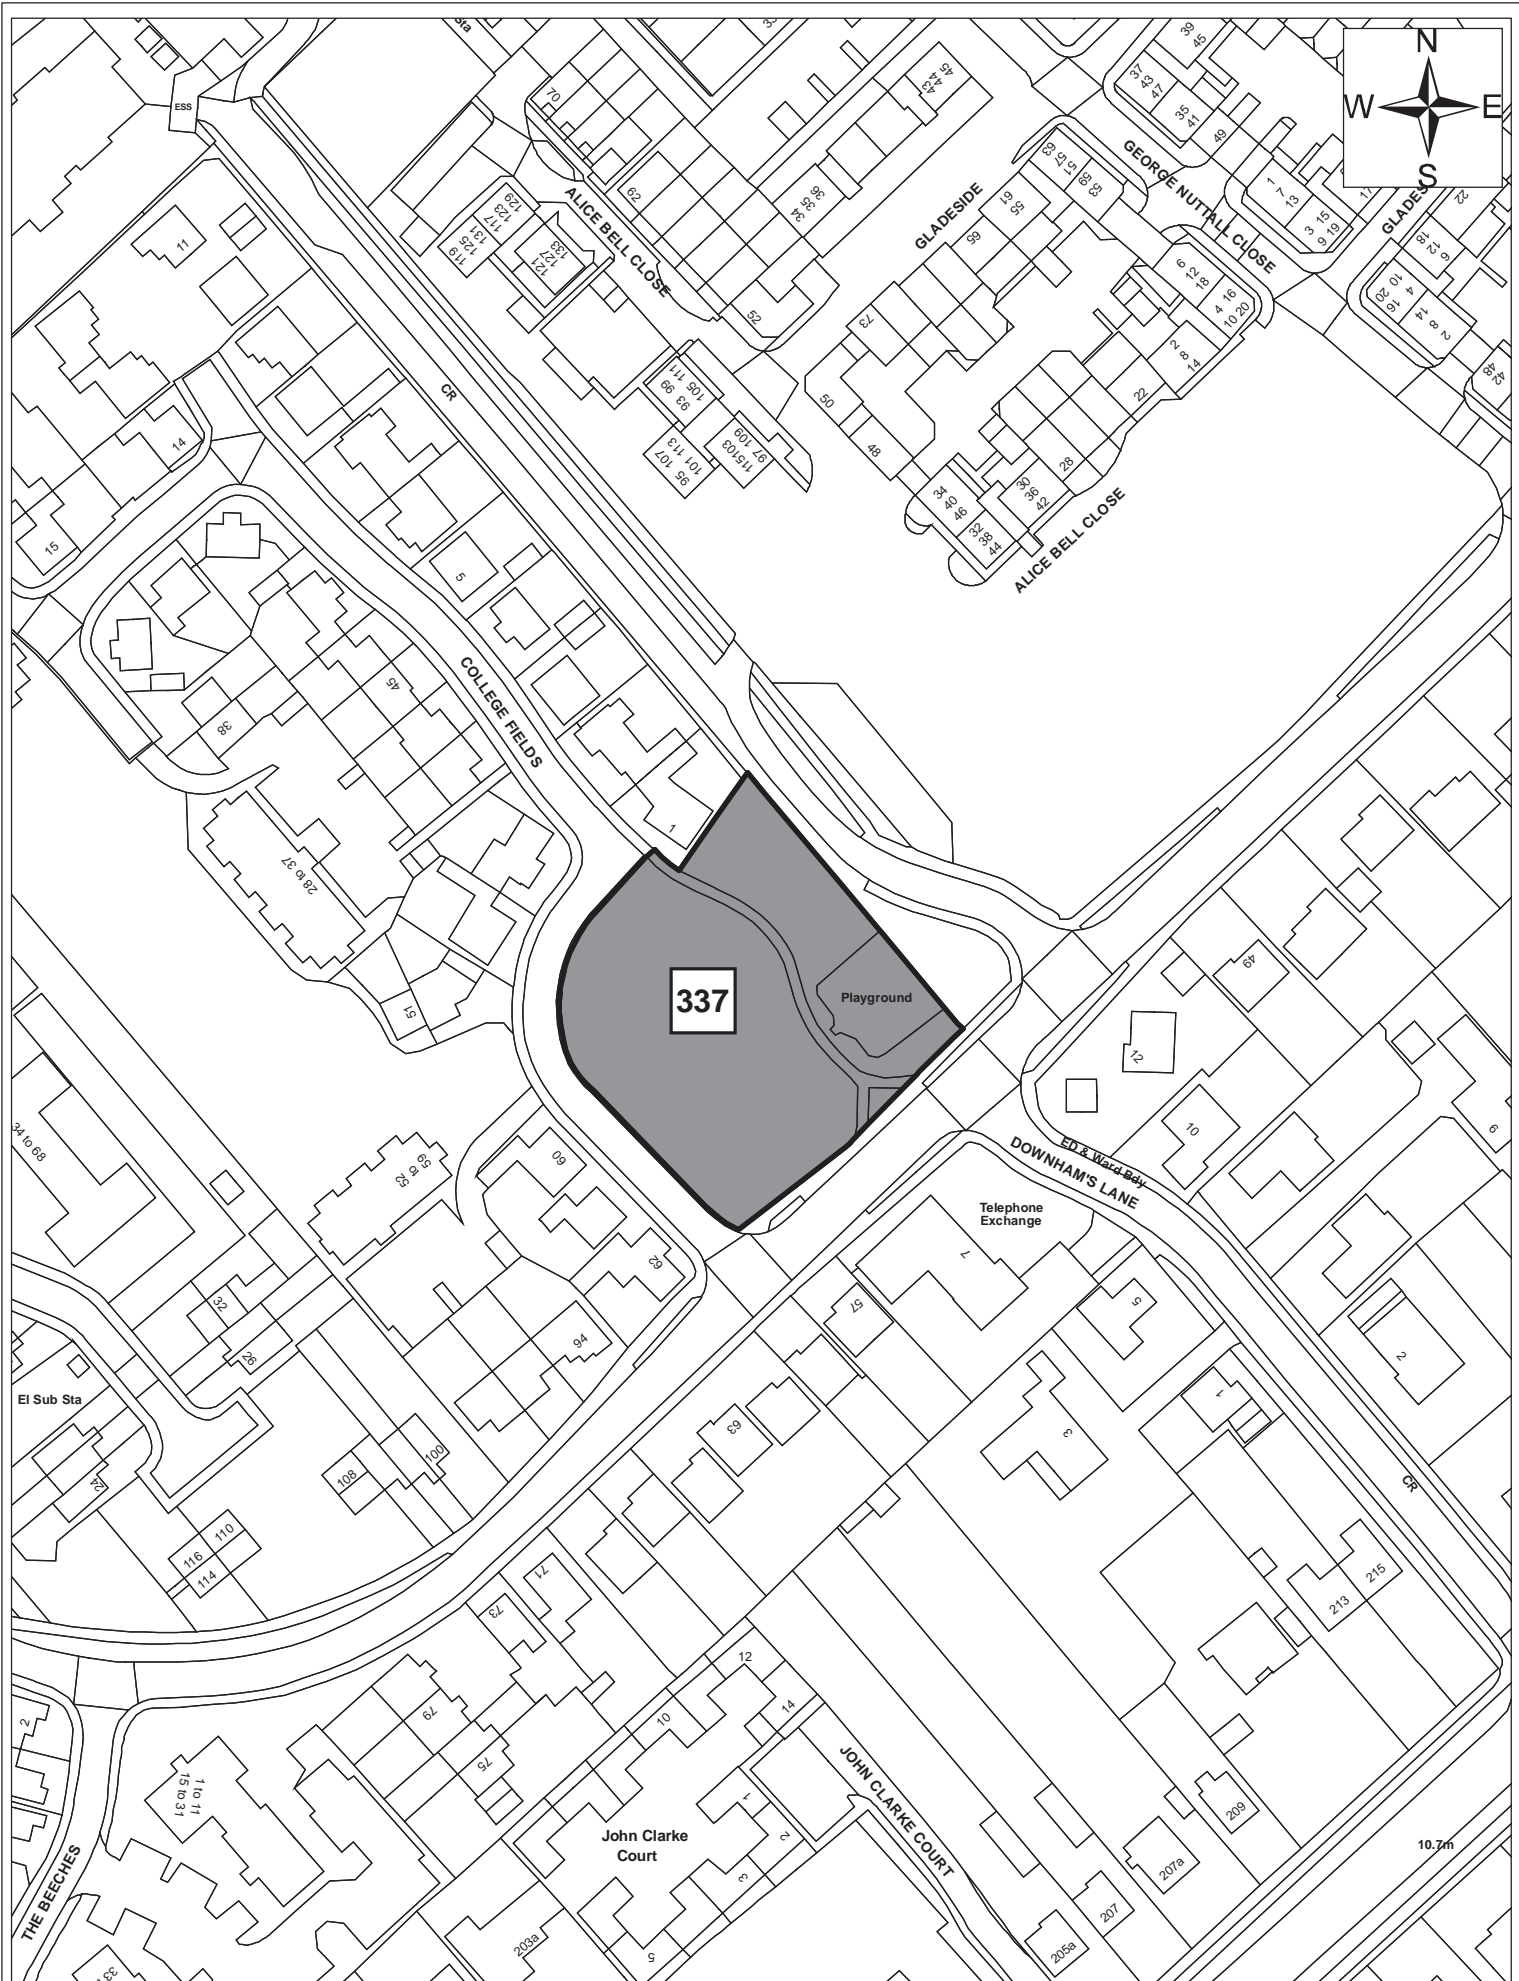

Site 329

© Crown copyright and database right 2011. Ordnance Survey Licence number 100019730.

Date:	1st September 2011
Produced by:	Matthew Merry
Section/Department:	Environment
Scale:	1:1,250

Site 337

© Crown copyright and database right 2011. Ordnance Survey Licence number 100019730.