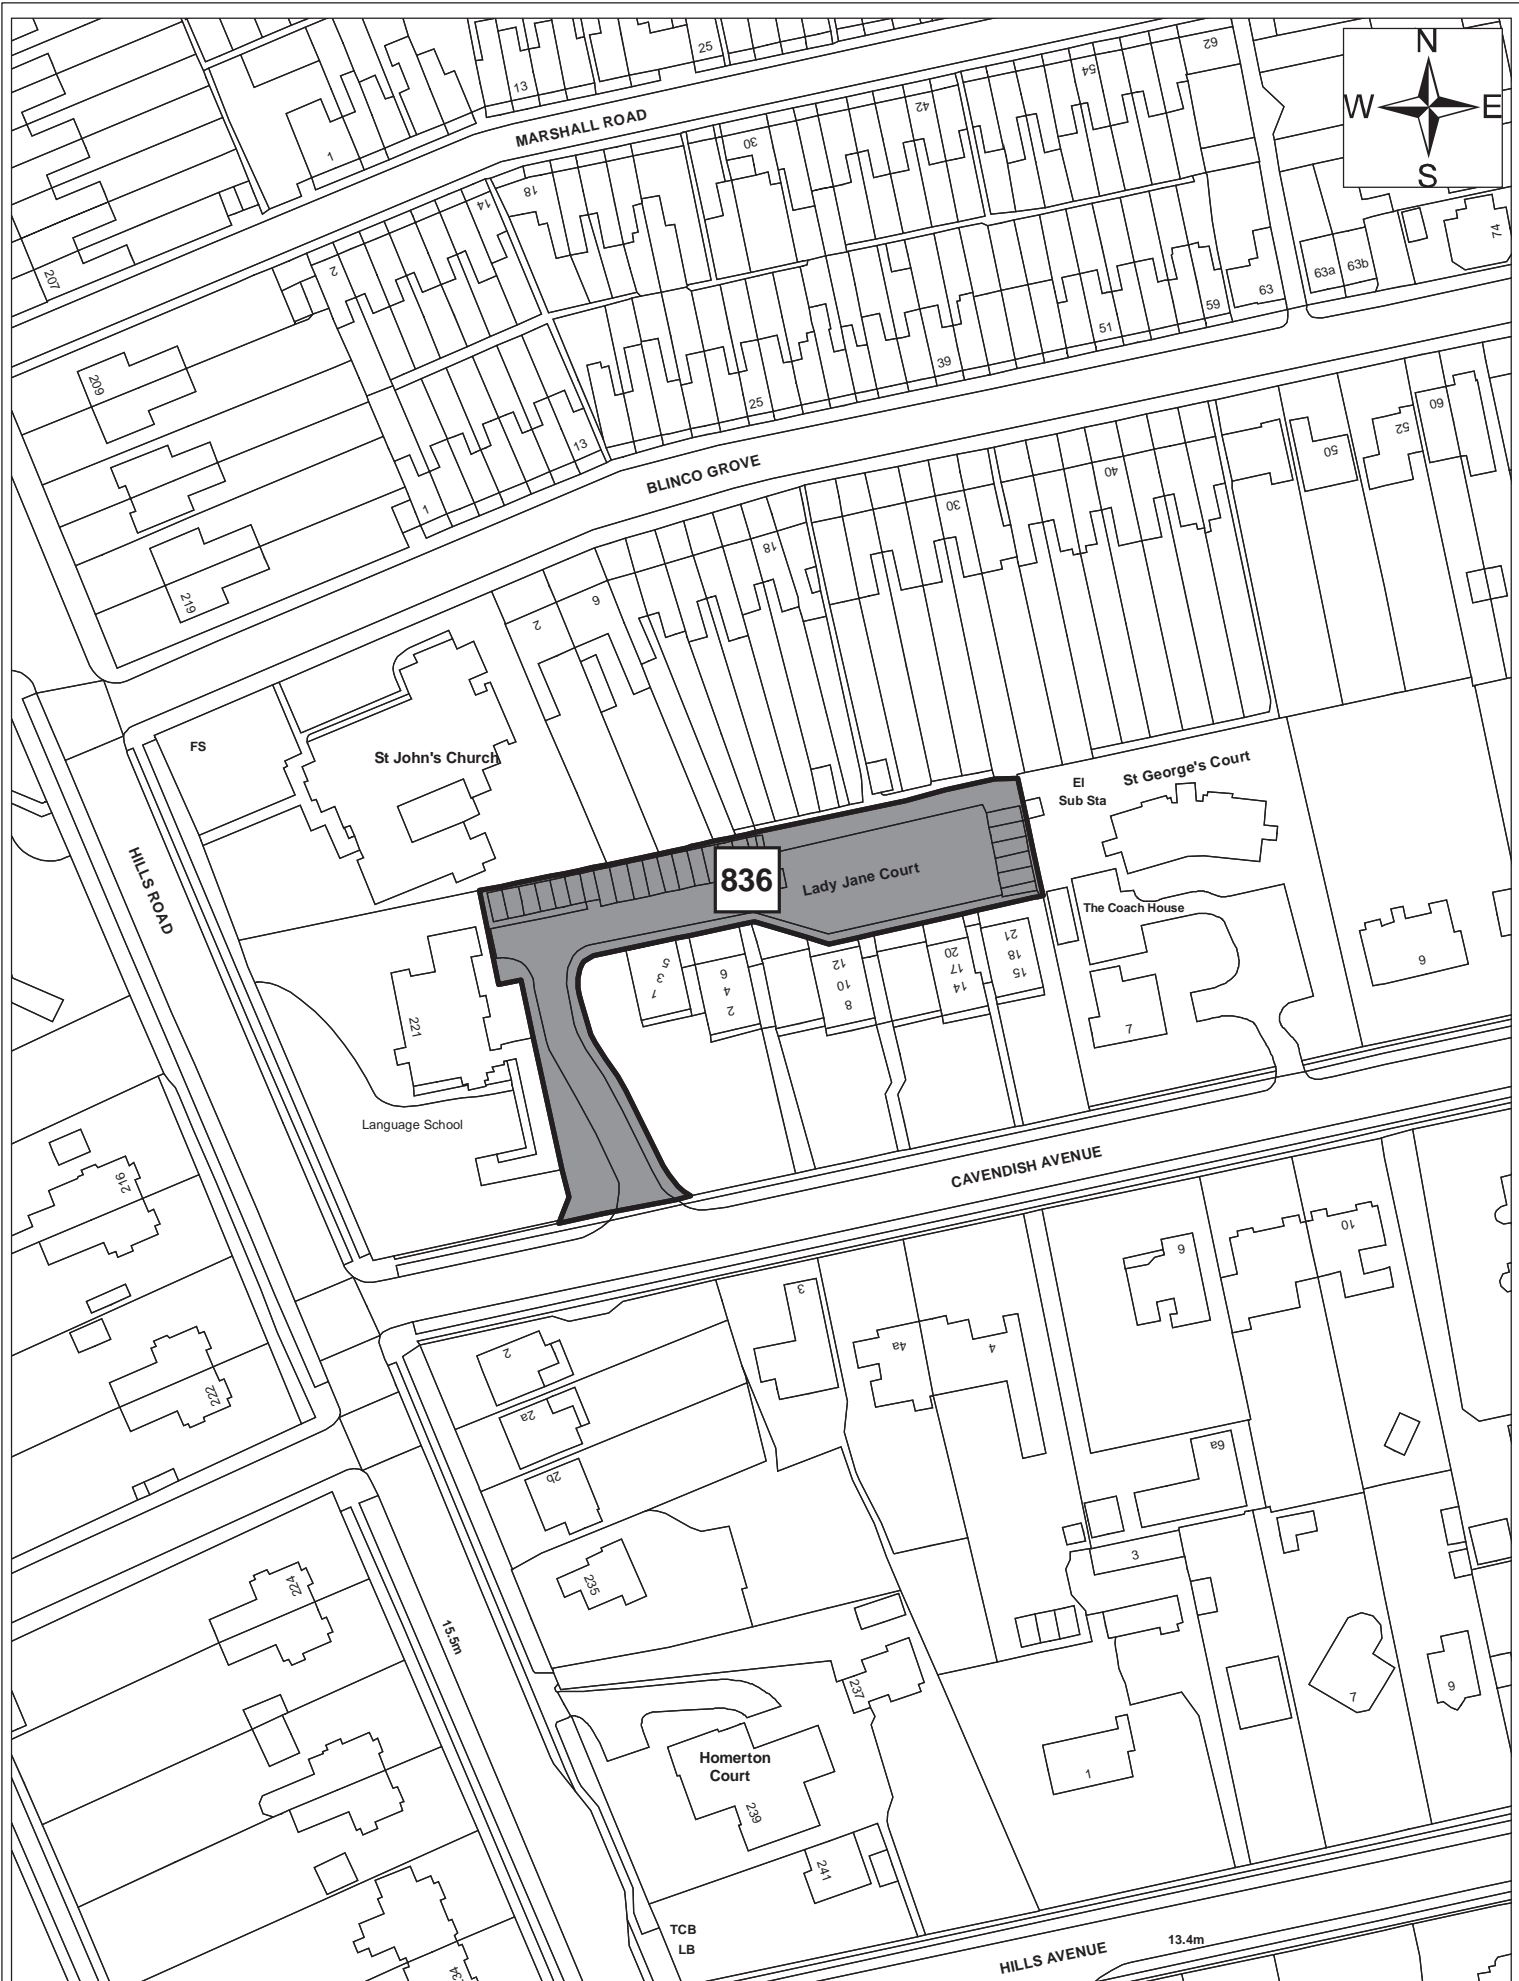

Site 836

© Crown copyright and database right 2011. Ordnance Survey Licence number 100019730.

Date:	1st September 2011
Produced by:	Matthew Merry
Section/Department:	Environment
Scale:	1:1,250