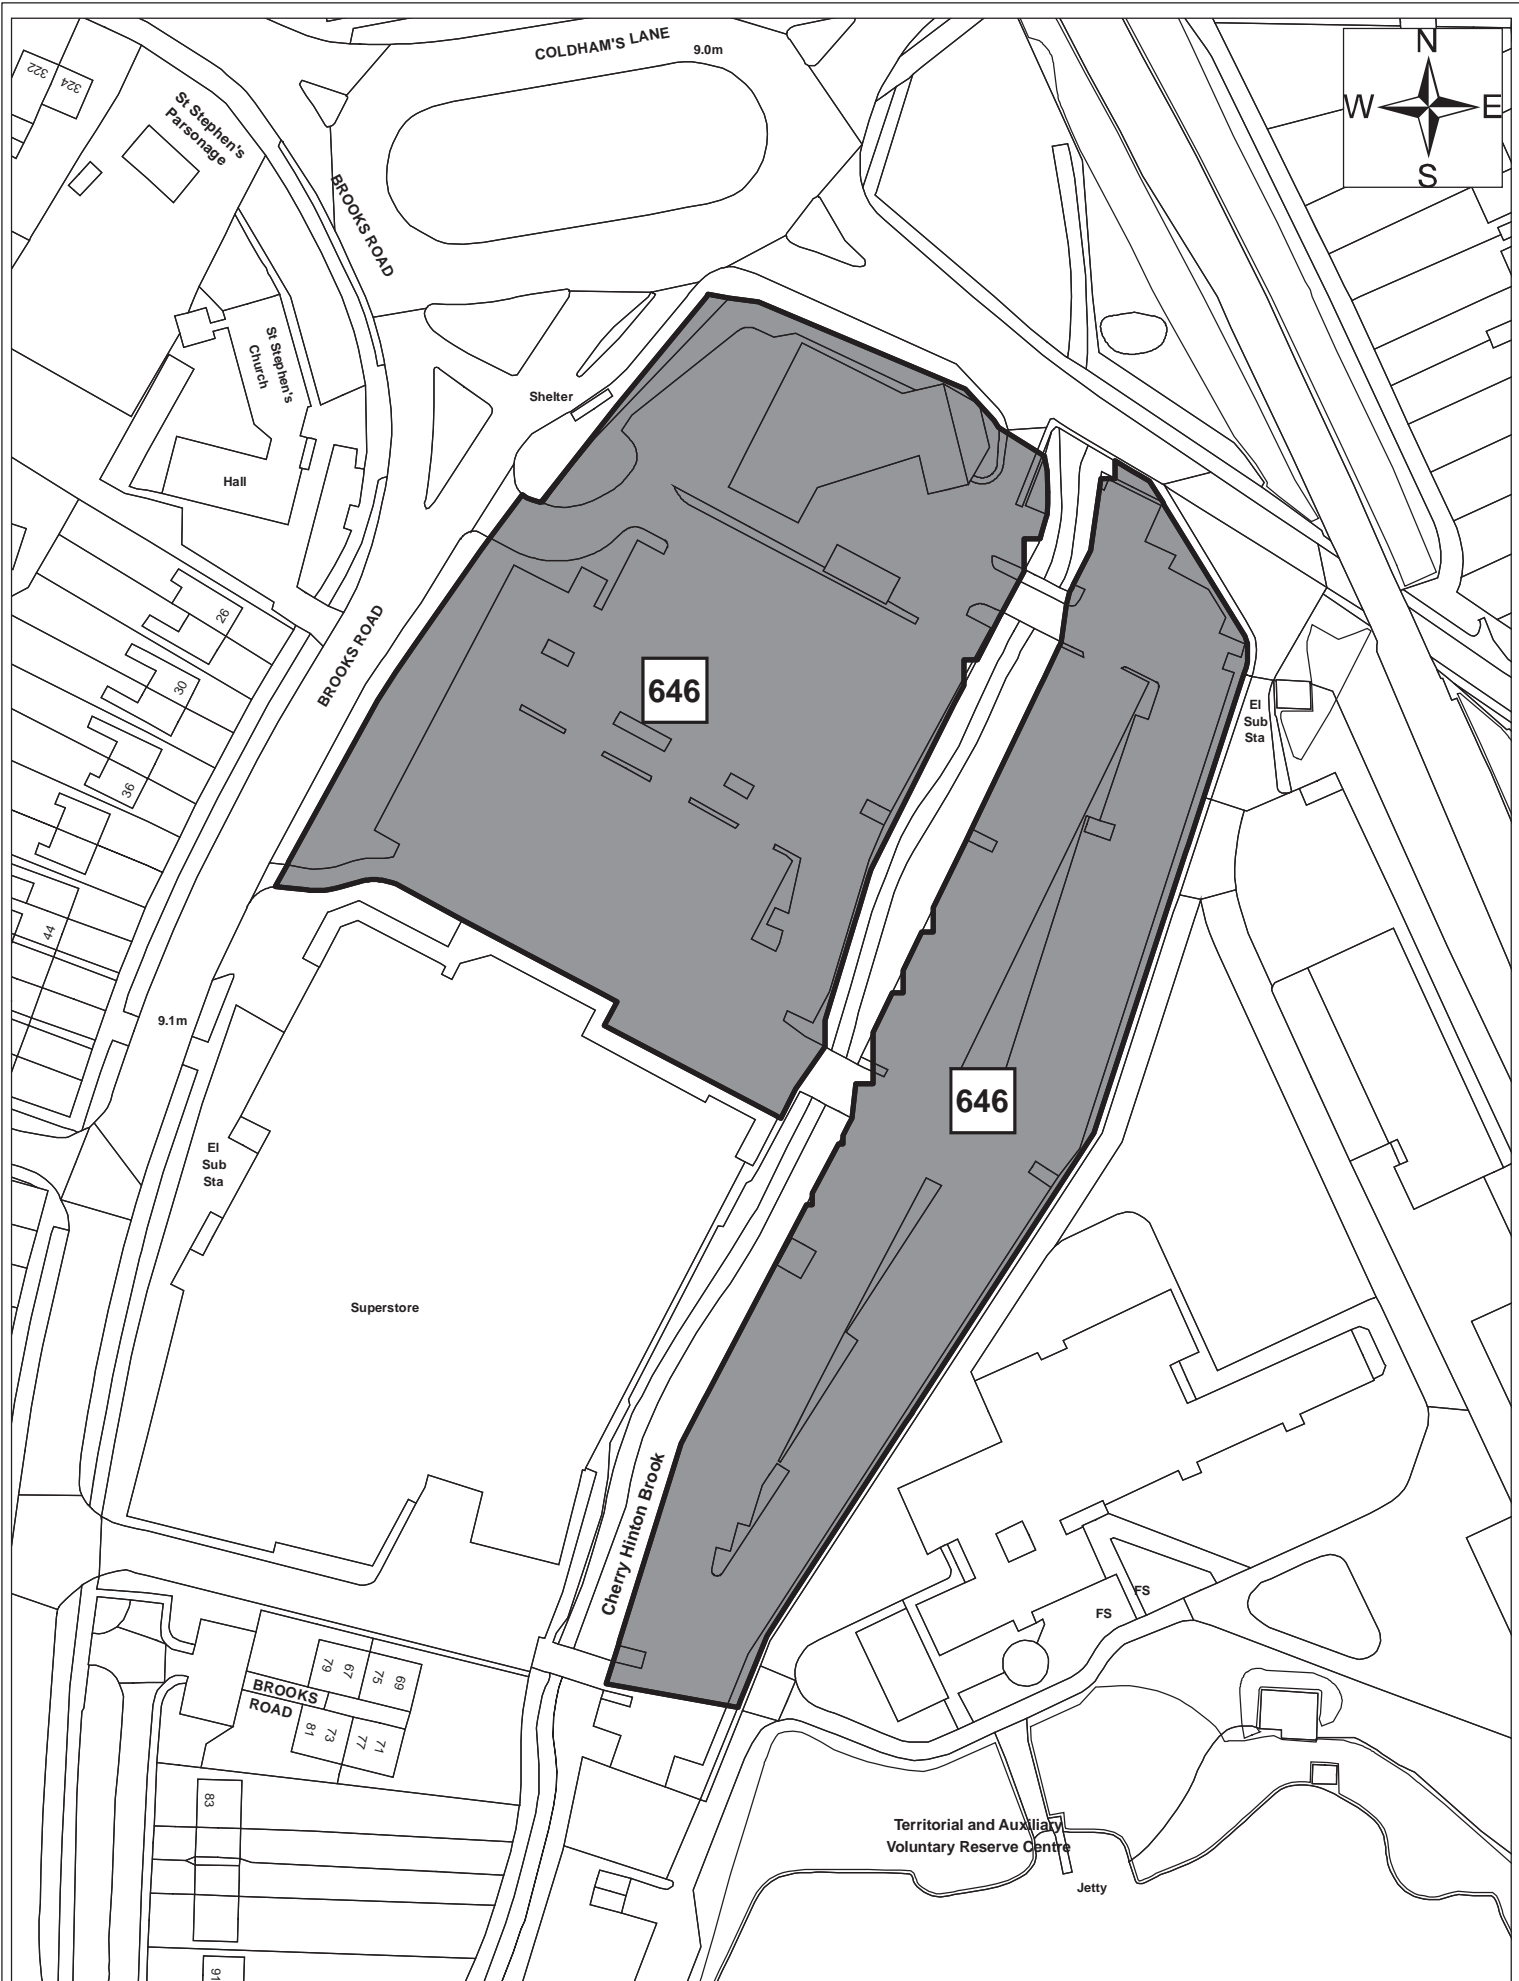

Site 646

© Crown copyright and database right 2011. Ordnance Survey Licence number 100019730.

Date:	1st September 2011
Produced by:	Matthew Merry
Section/Department:	Environment
Scale:	1:1,250