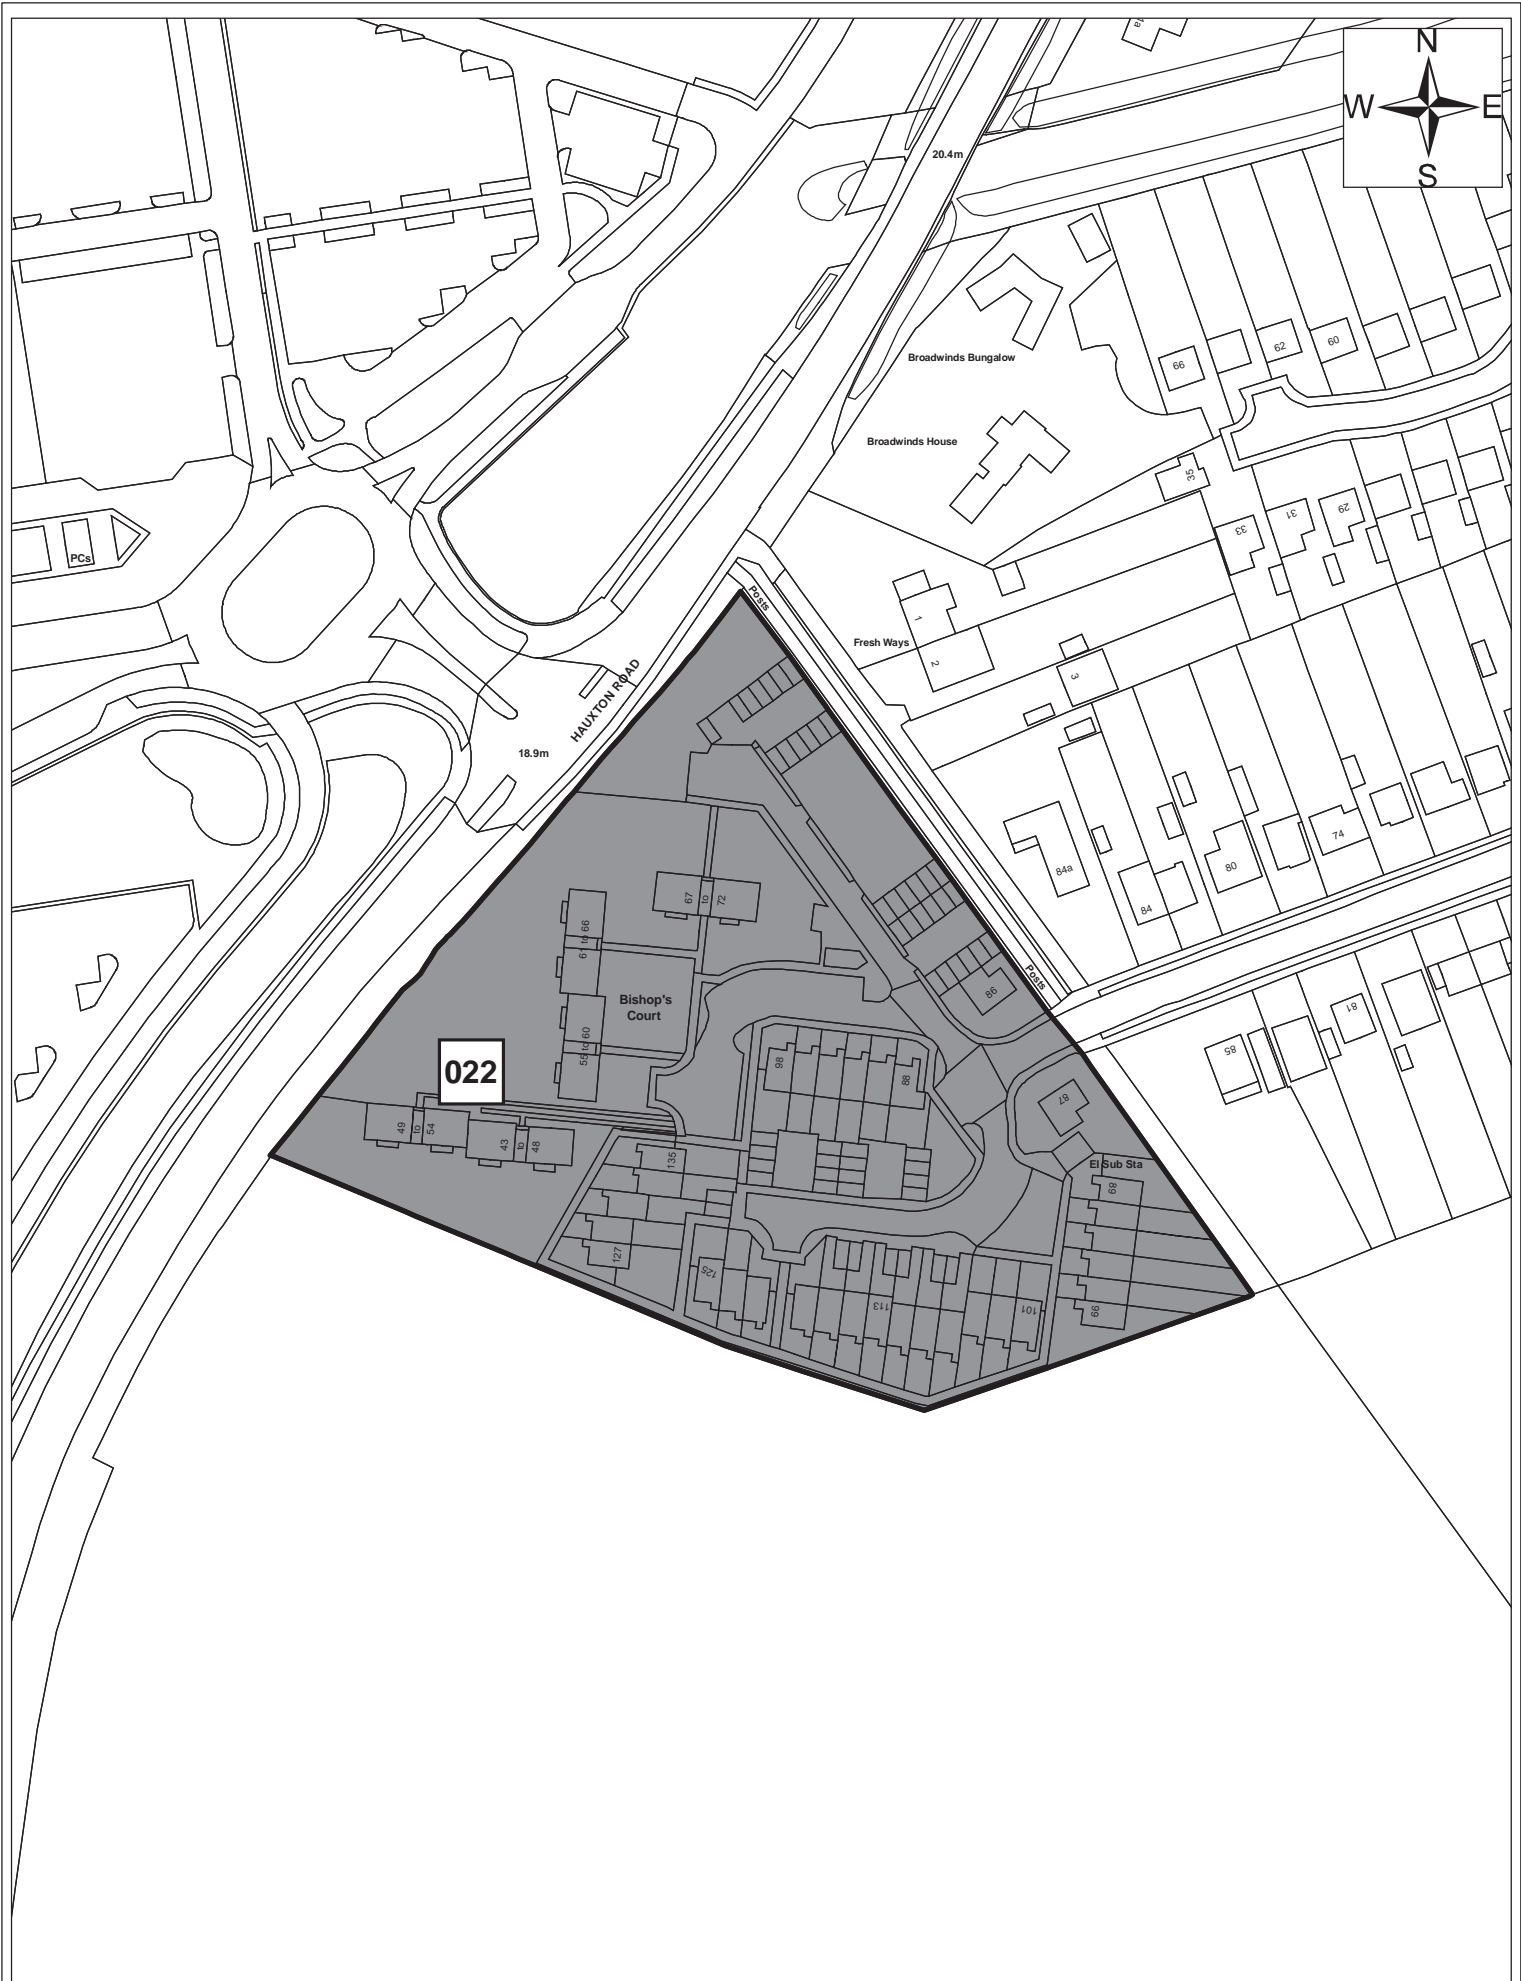

Site 022

© Crown copyright and database right 2011. Ordnance Survey Licence number 100019730.

Date:	1st September 2011
Produced by:	Matthew Merry
Section/Department:	Environment
Scale:	1:1,500