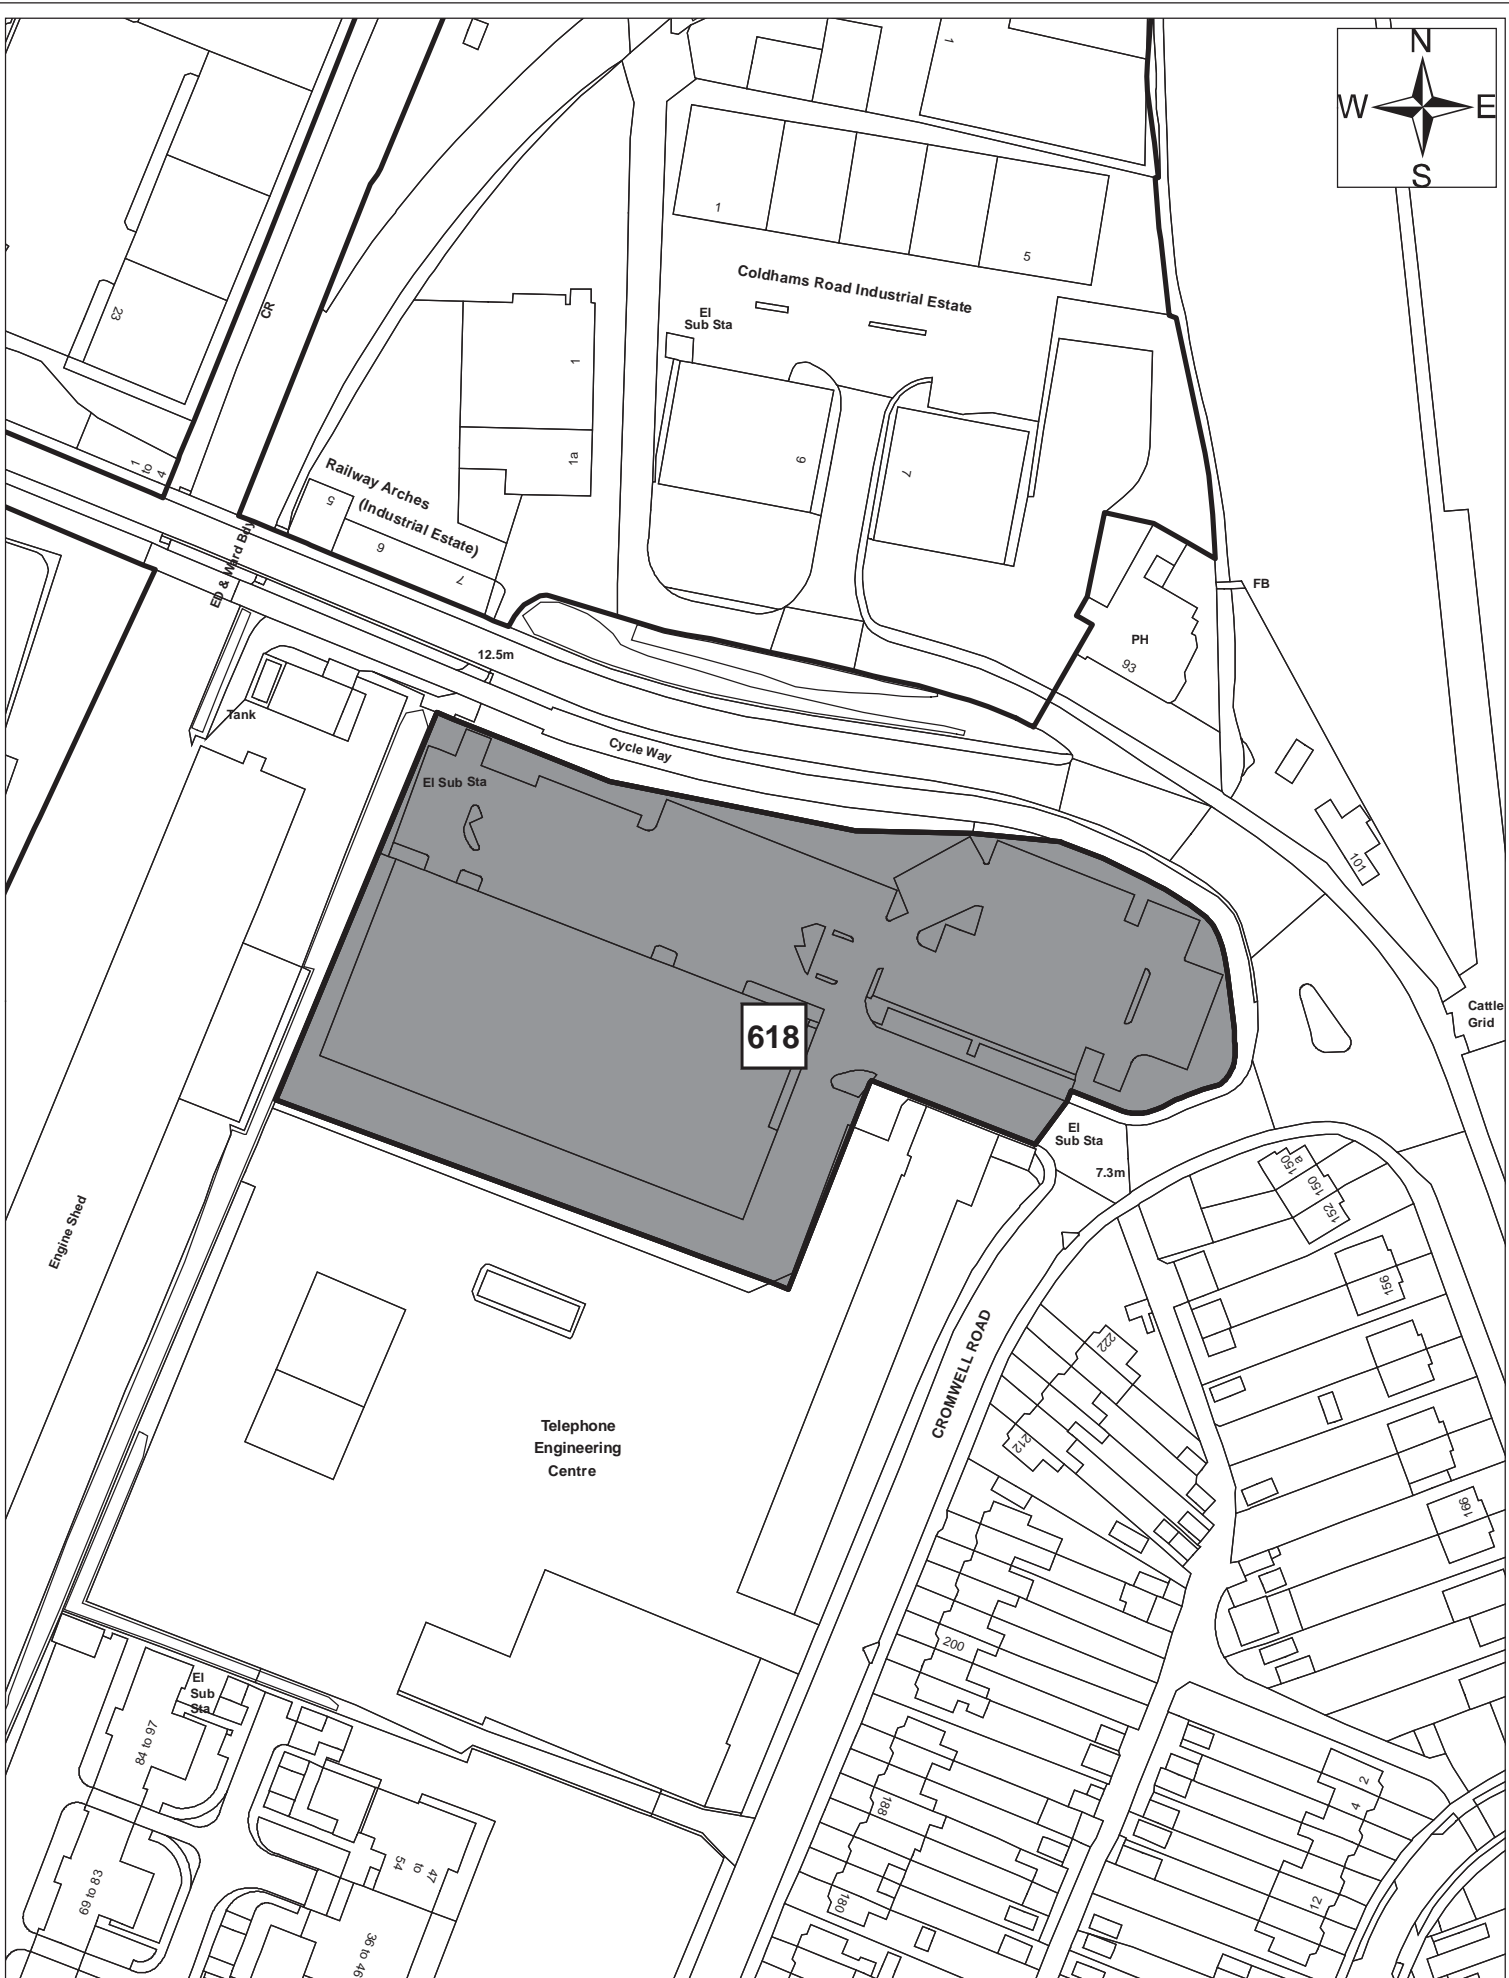

617

Site 617

© Crown copyright and database right 2011. Ordnance Survey Licence number 100019730.

Date:	1st September 2011
Produced by:	Matthew Merry
Section/Department:	Environment
Scale:	1:2,000

618

Site 618