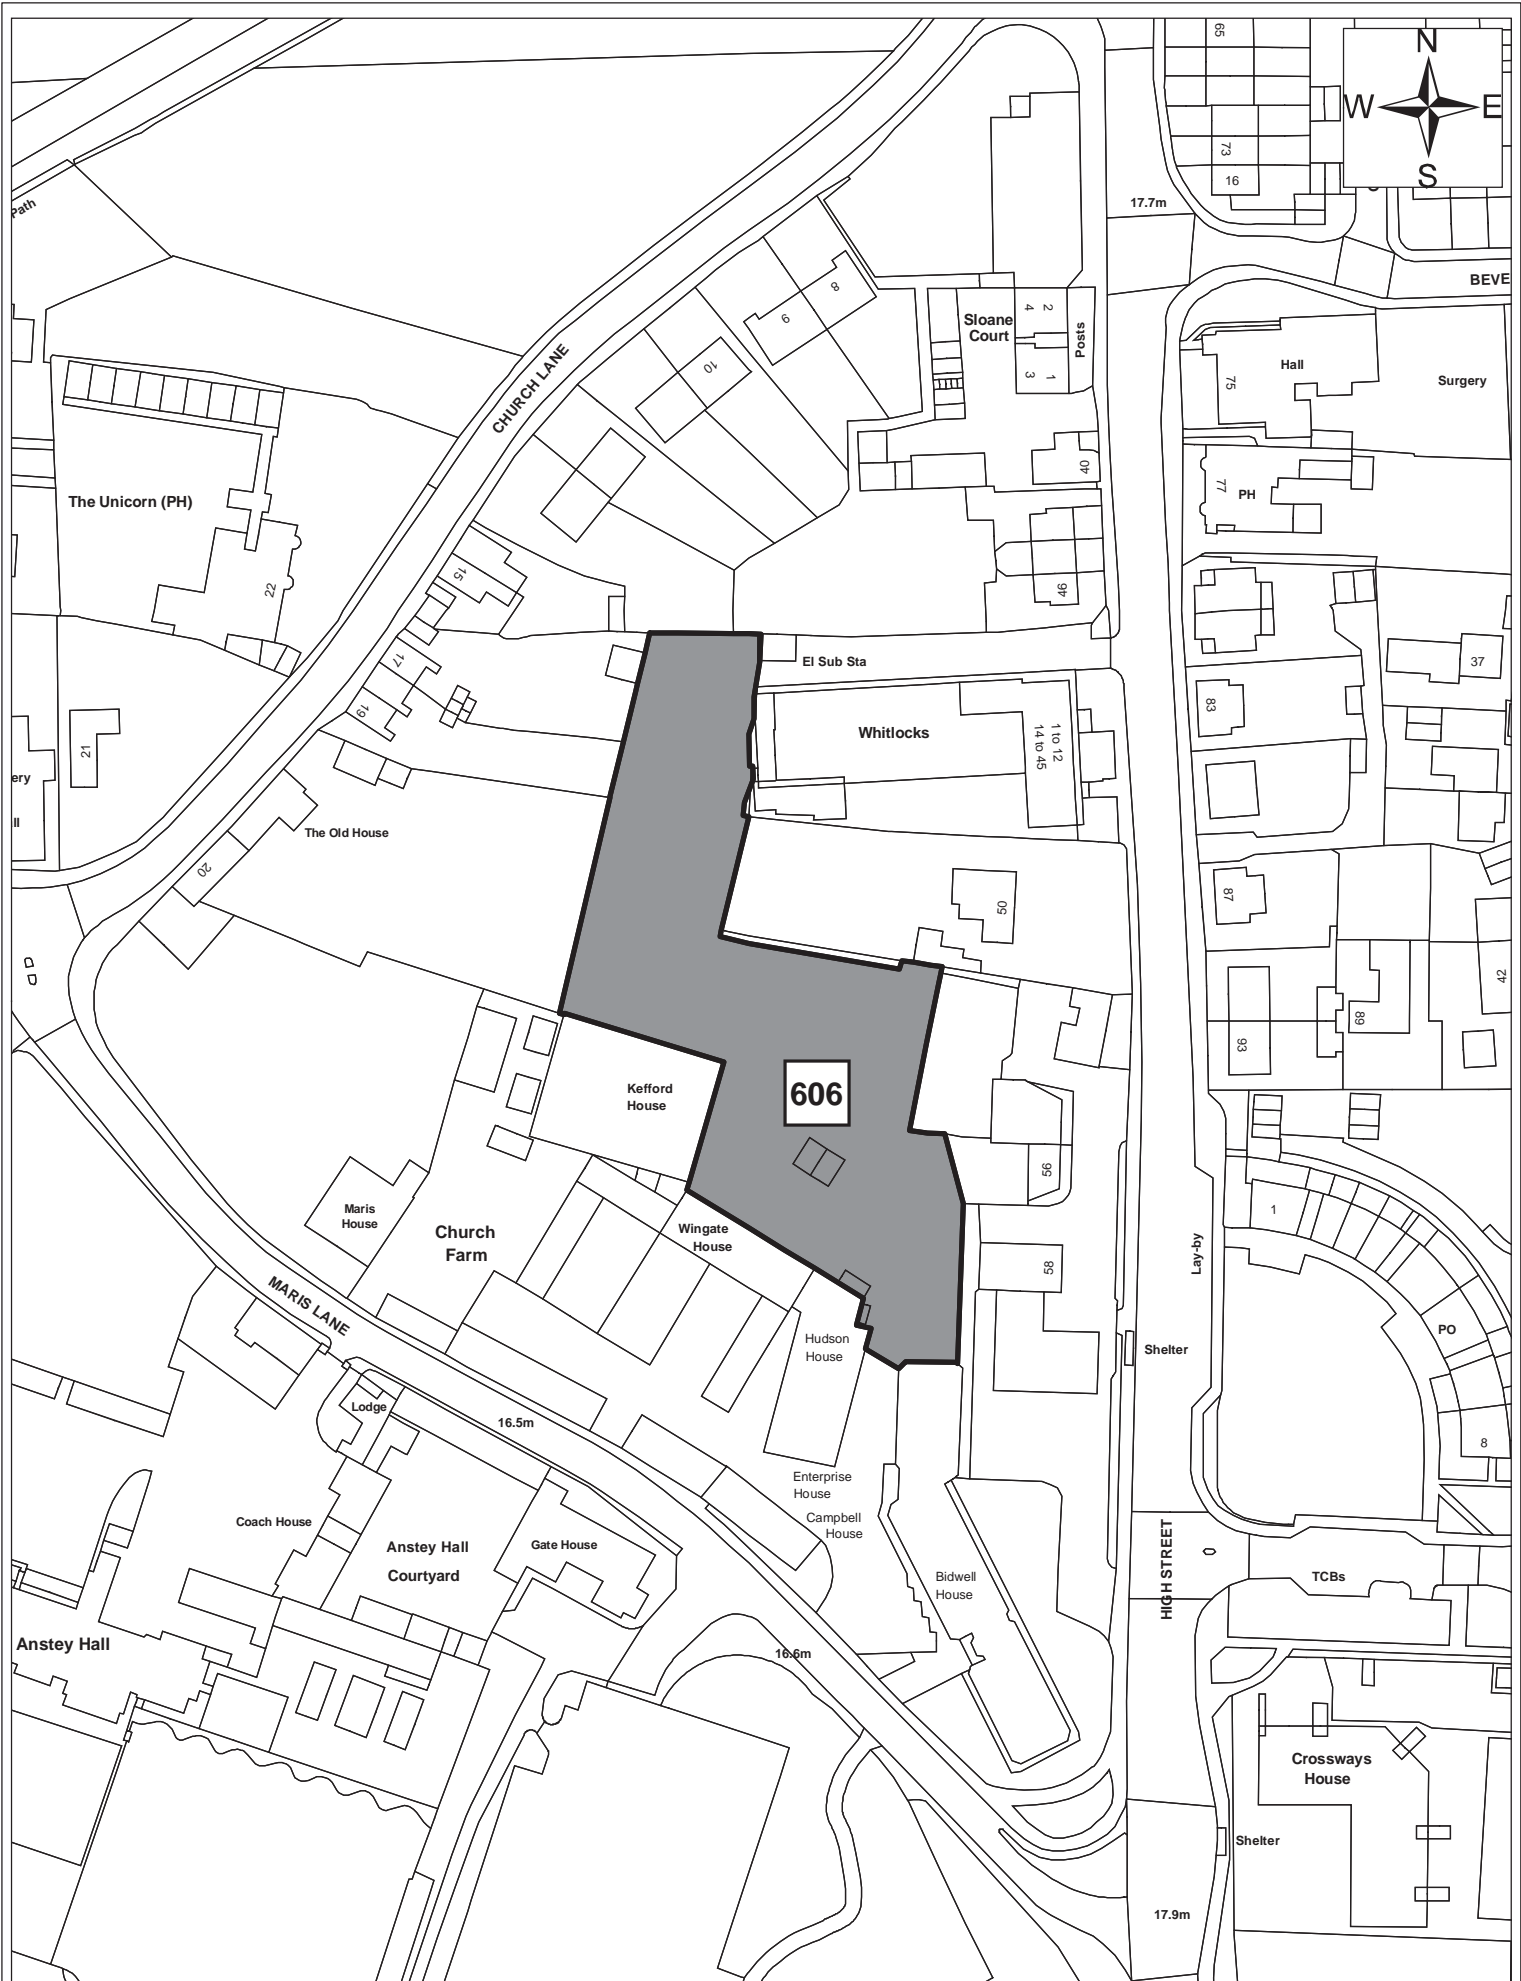

Site 606

© Crown copyright and database right 2011. Ordnance Survey Licence number 100019730.

Date:	1st September 2011
Produced by:	Matthew Merry
Section/Department:	Environment
Scale:	1:1,250