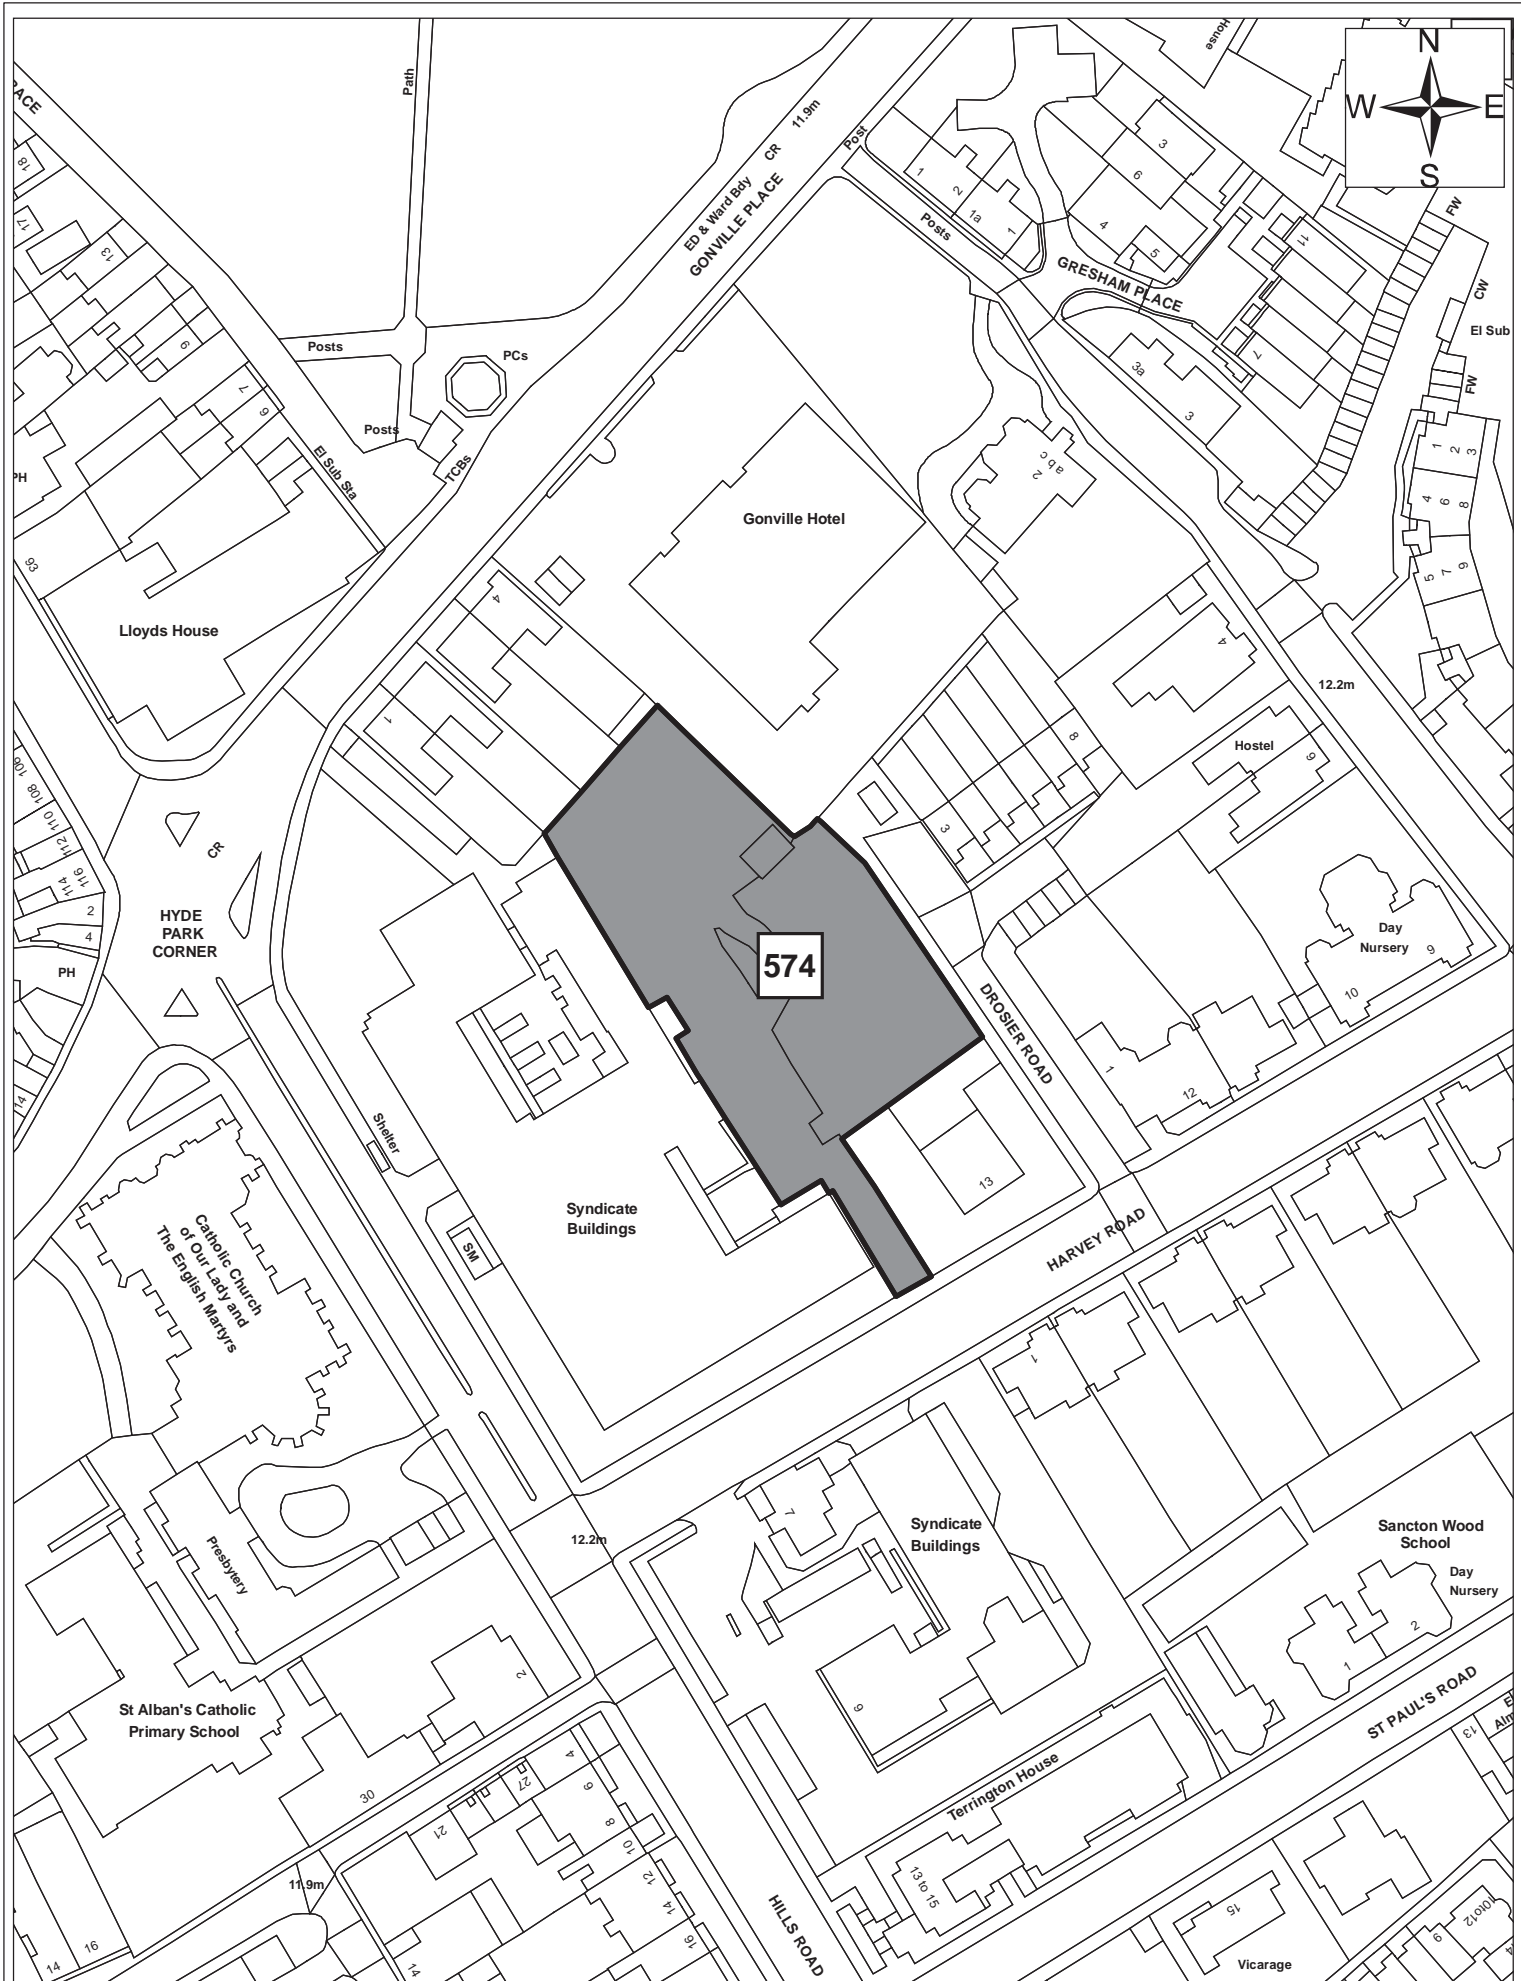

Site 574

Date:	1st September 2011
Produced by:	Matthew Merry
Section/Department:	Environment
Scale:	1:1,250