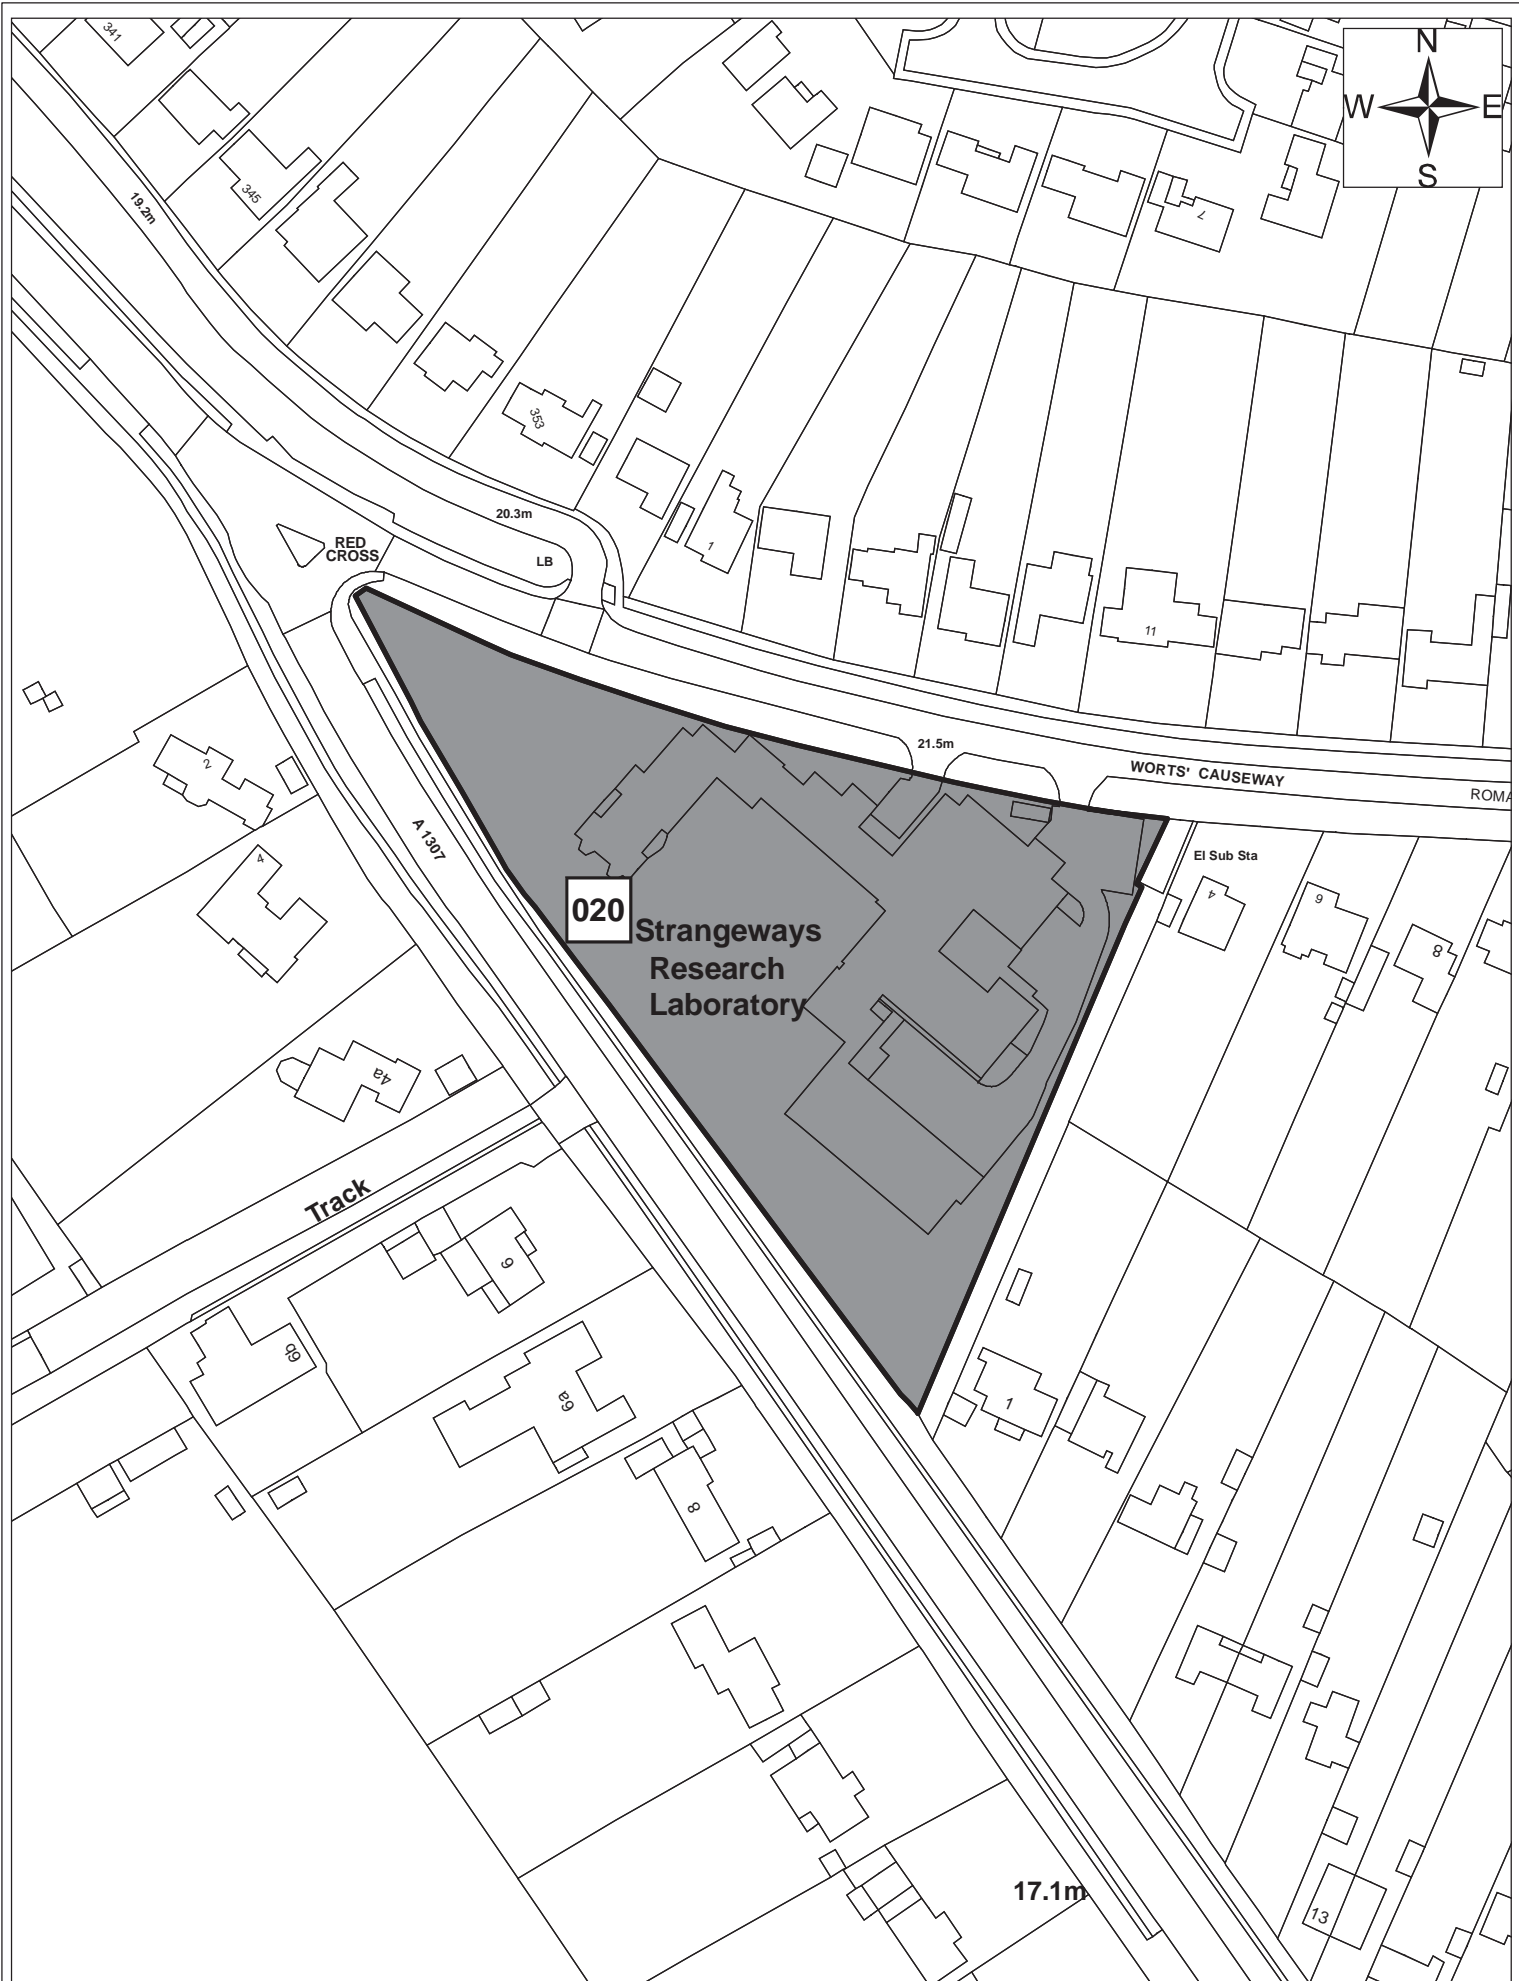

Site 551

© Crown copyright and database right 2011. Ordnance Survey Licence number 100019730.

Date:	1st September 2011
Produced by:	Matthew Merry
Section/Department:	Environment
Scale:	1:1,250

Site 543

Date:	1st September 2011
Produced by:	Matthew Merry
Section/Department:	Environment
Scale:	1:1,250

© Crown copyright and database right 2011. Ordnance Survey Licence number 100019730.

Site 64

© Crown copyright and database right 2011. Ordnance Survey Licence number 100019730.

Date:	05/05/11
Produced by:	Matthew Merry
Section/Department:	Environment
Scale:	1:1250