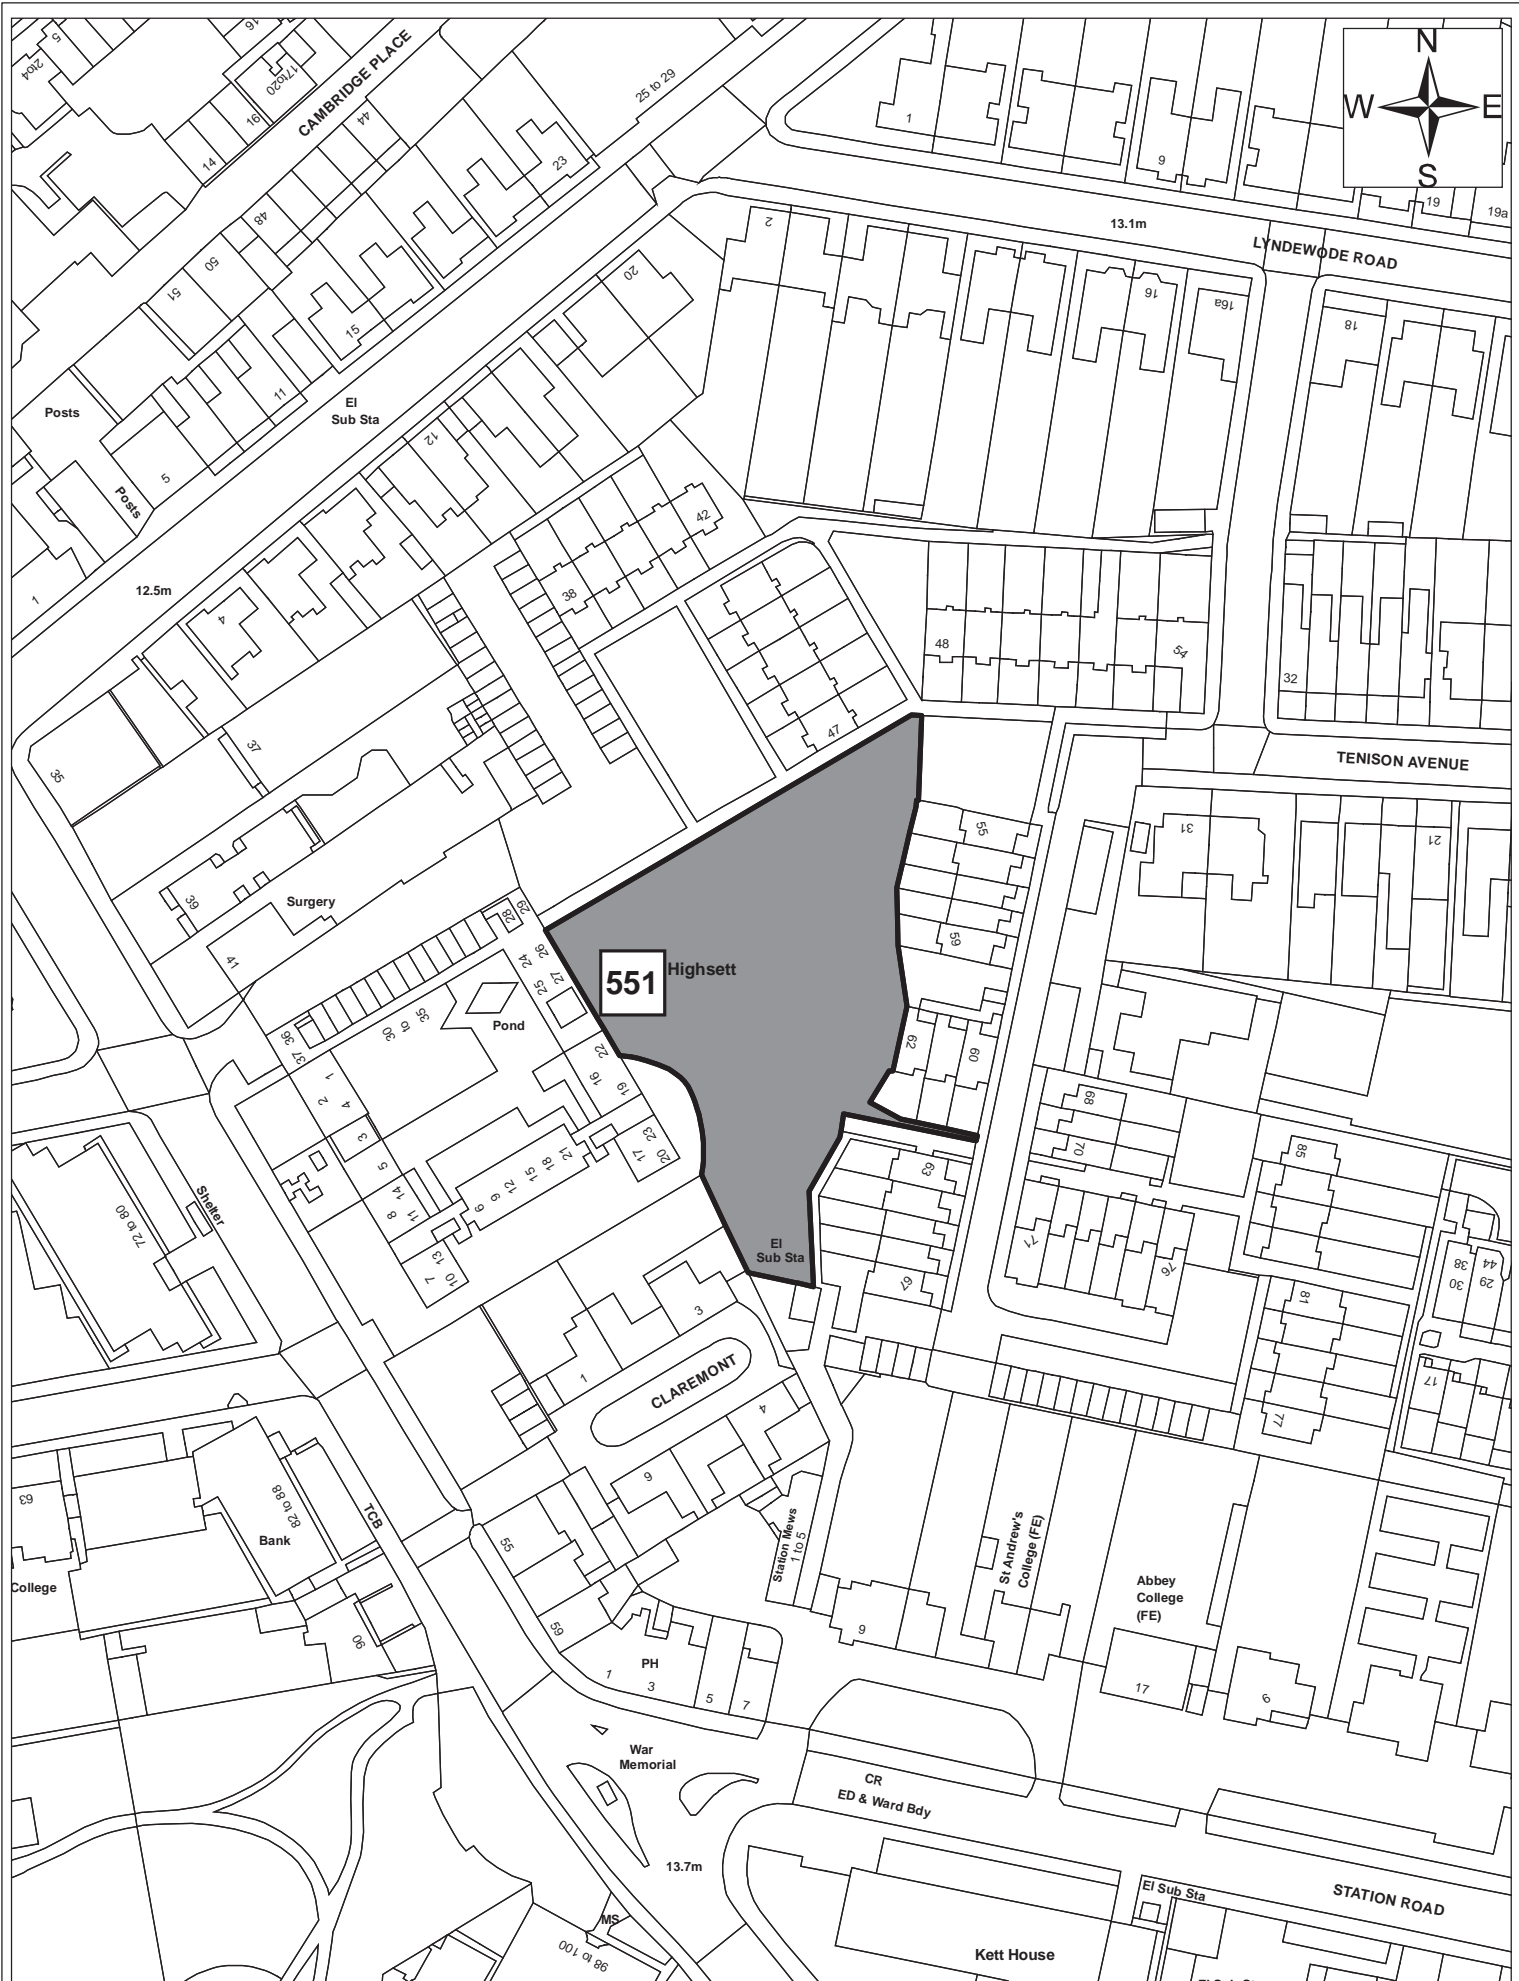

Site 540

Date:	1st September 2011
Produced by:	Matthew Merry
Section/Department:	Environment
Scale:	1:1,250

Site 541

© Crown copyright and database right 2011. Ordnance Survey Licence number 100019730.

Date:	1st September 2011
Produced by:	Matthew Merry
Section/Department:	Environment
Scale:	1:2,000