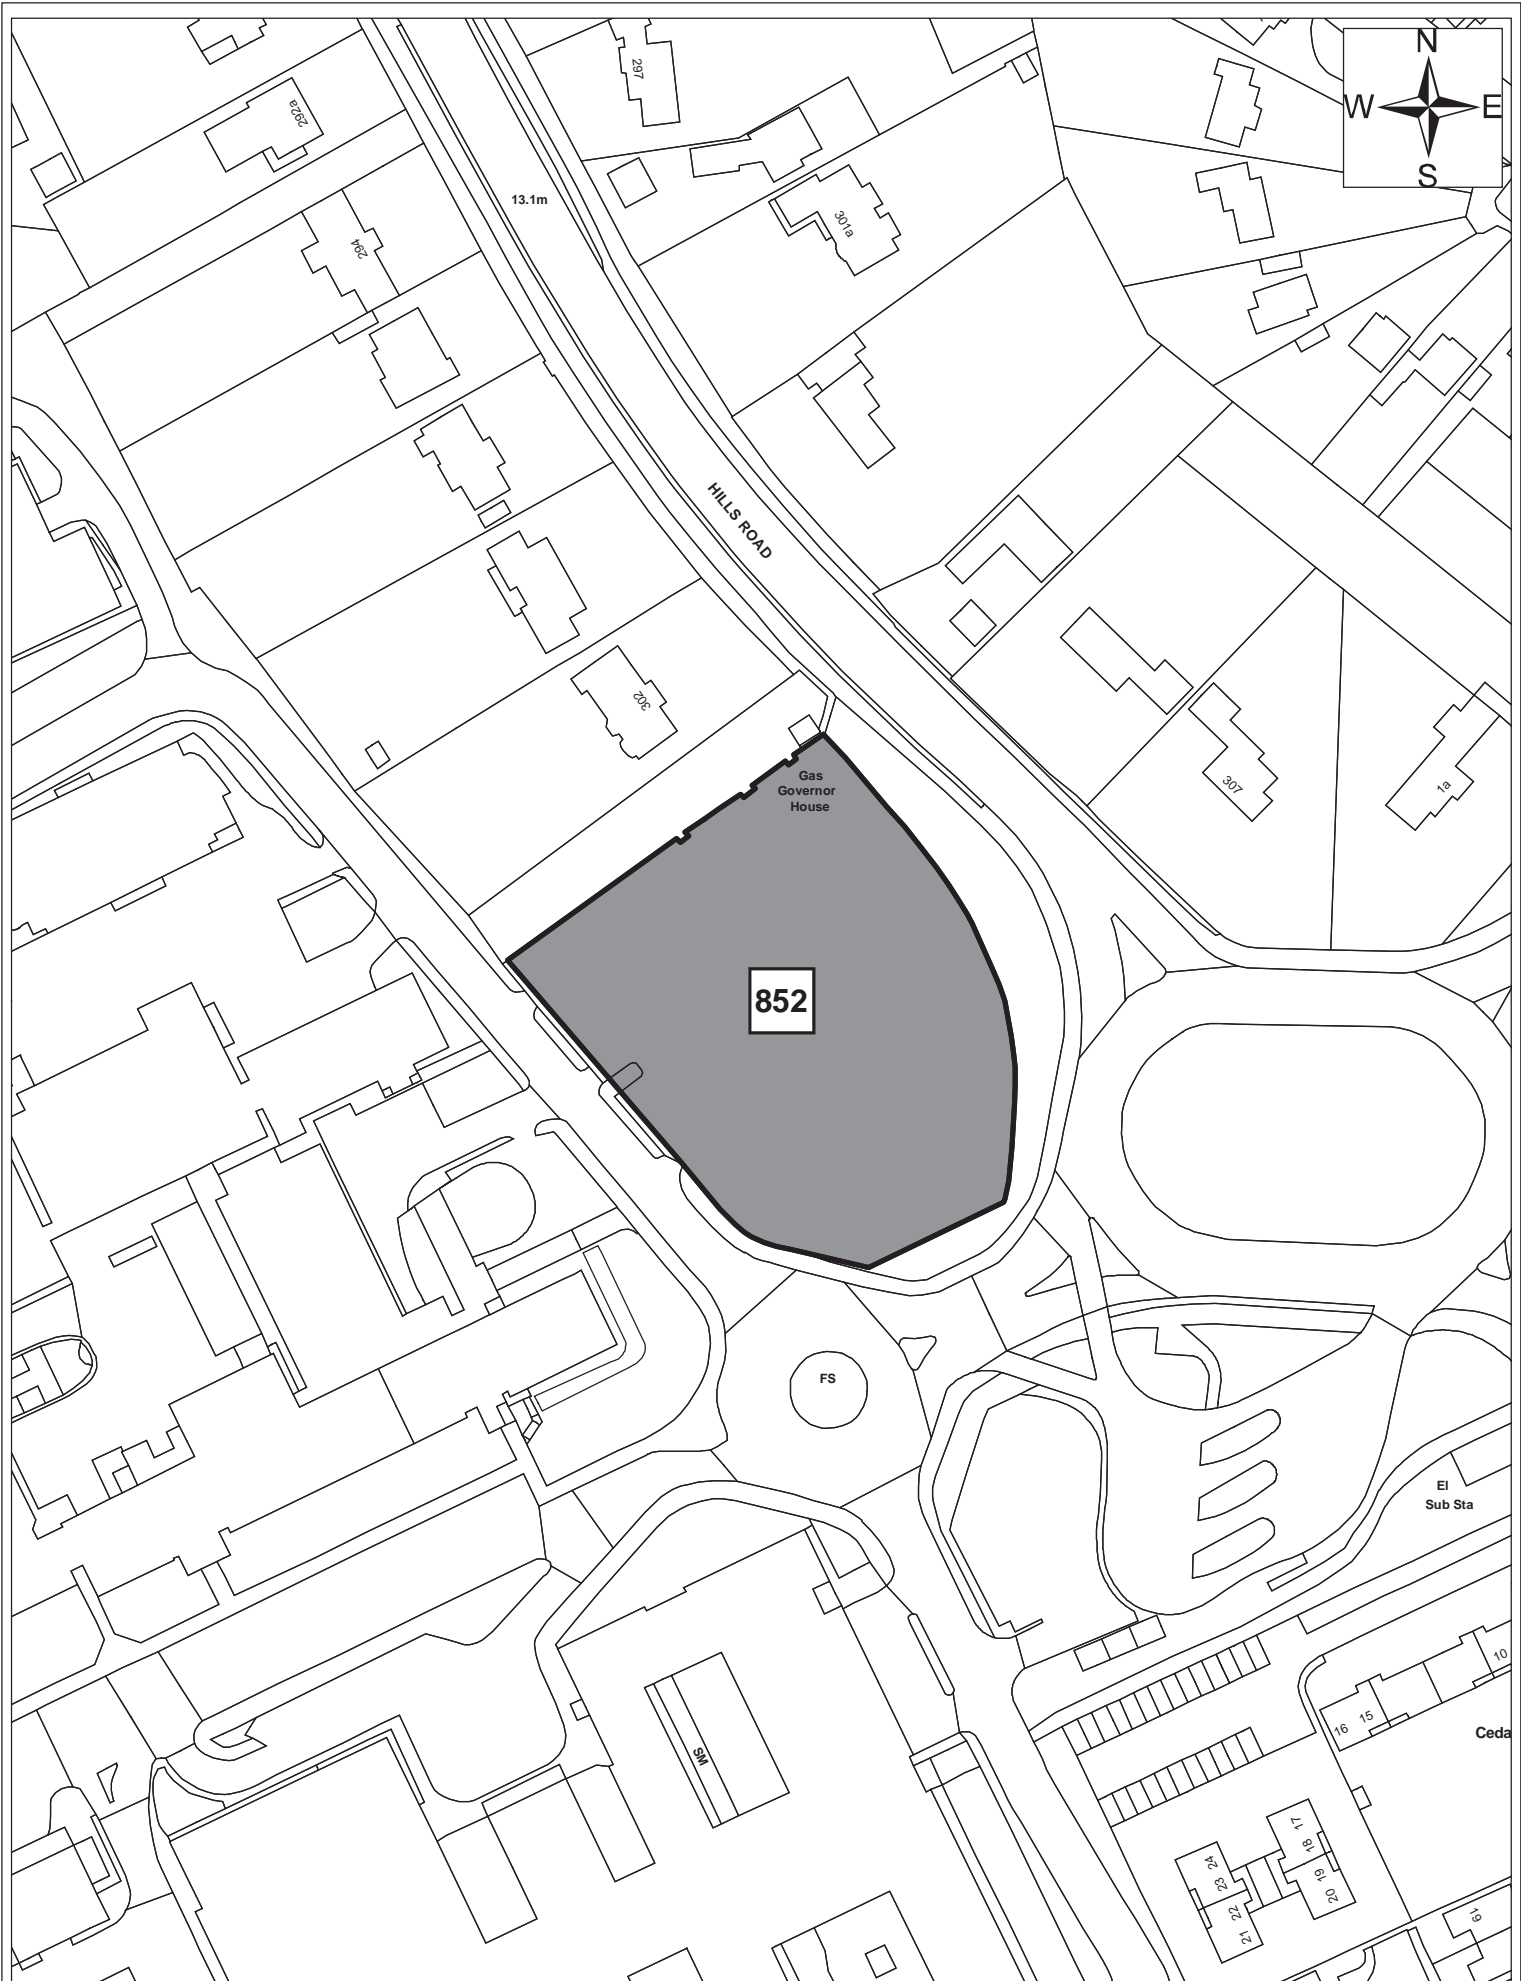

Site 852

Date:	1st September 2011
Produced by:	Matthew Merry
Section/Department:	Environment
Scale:	1:1,250