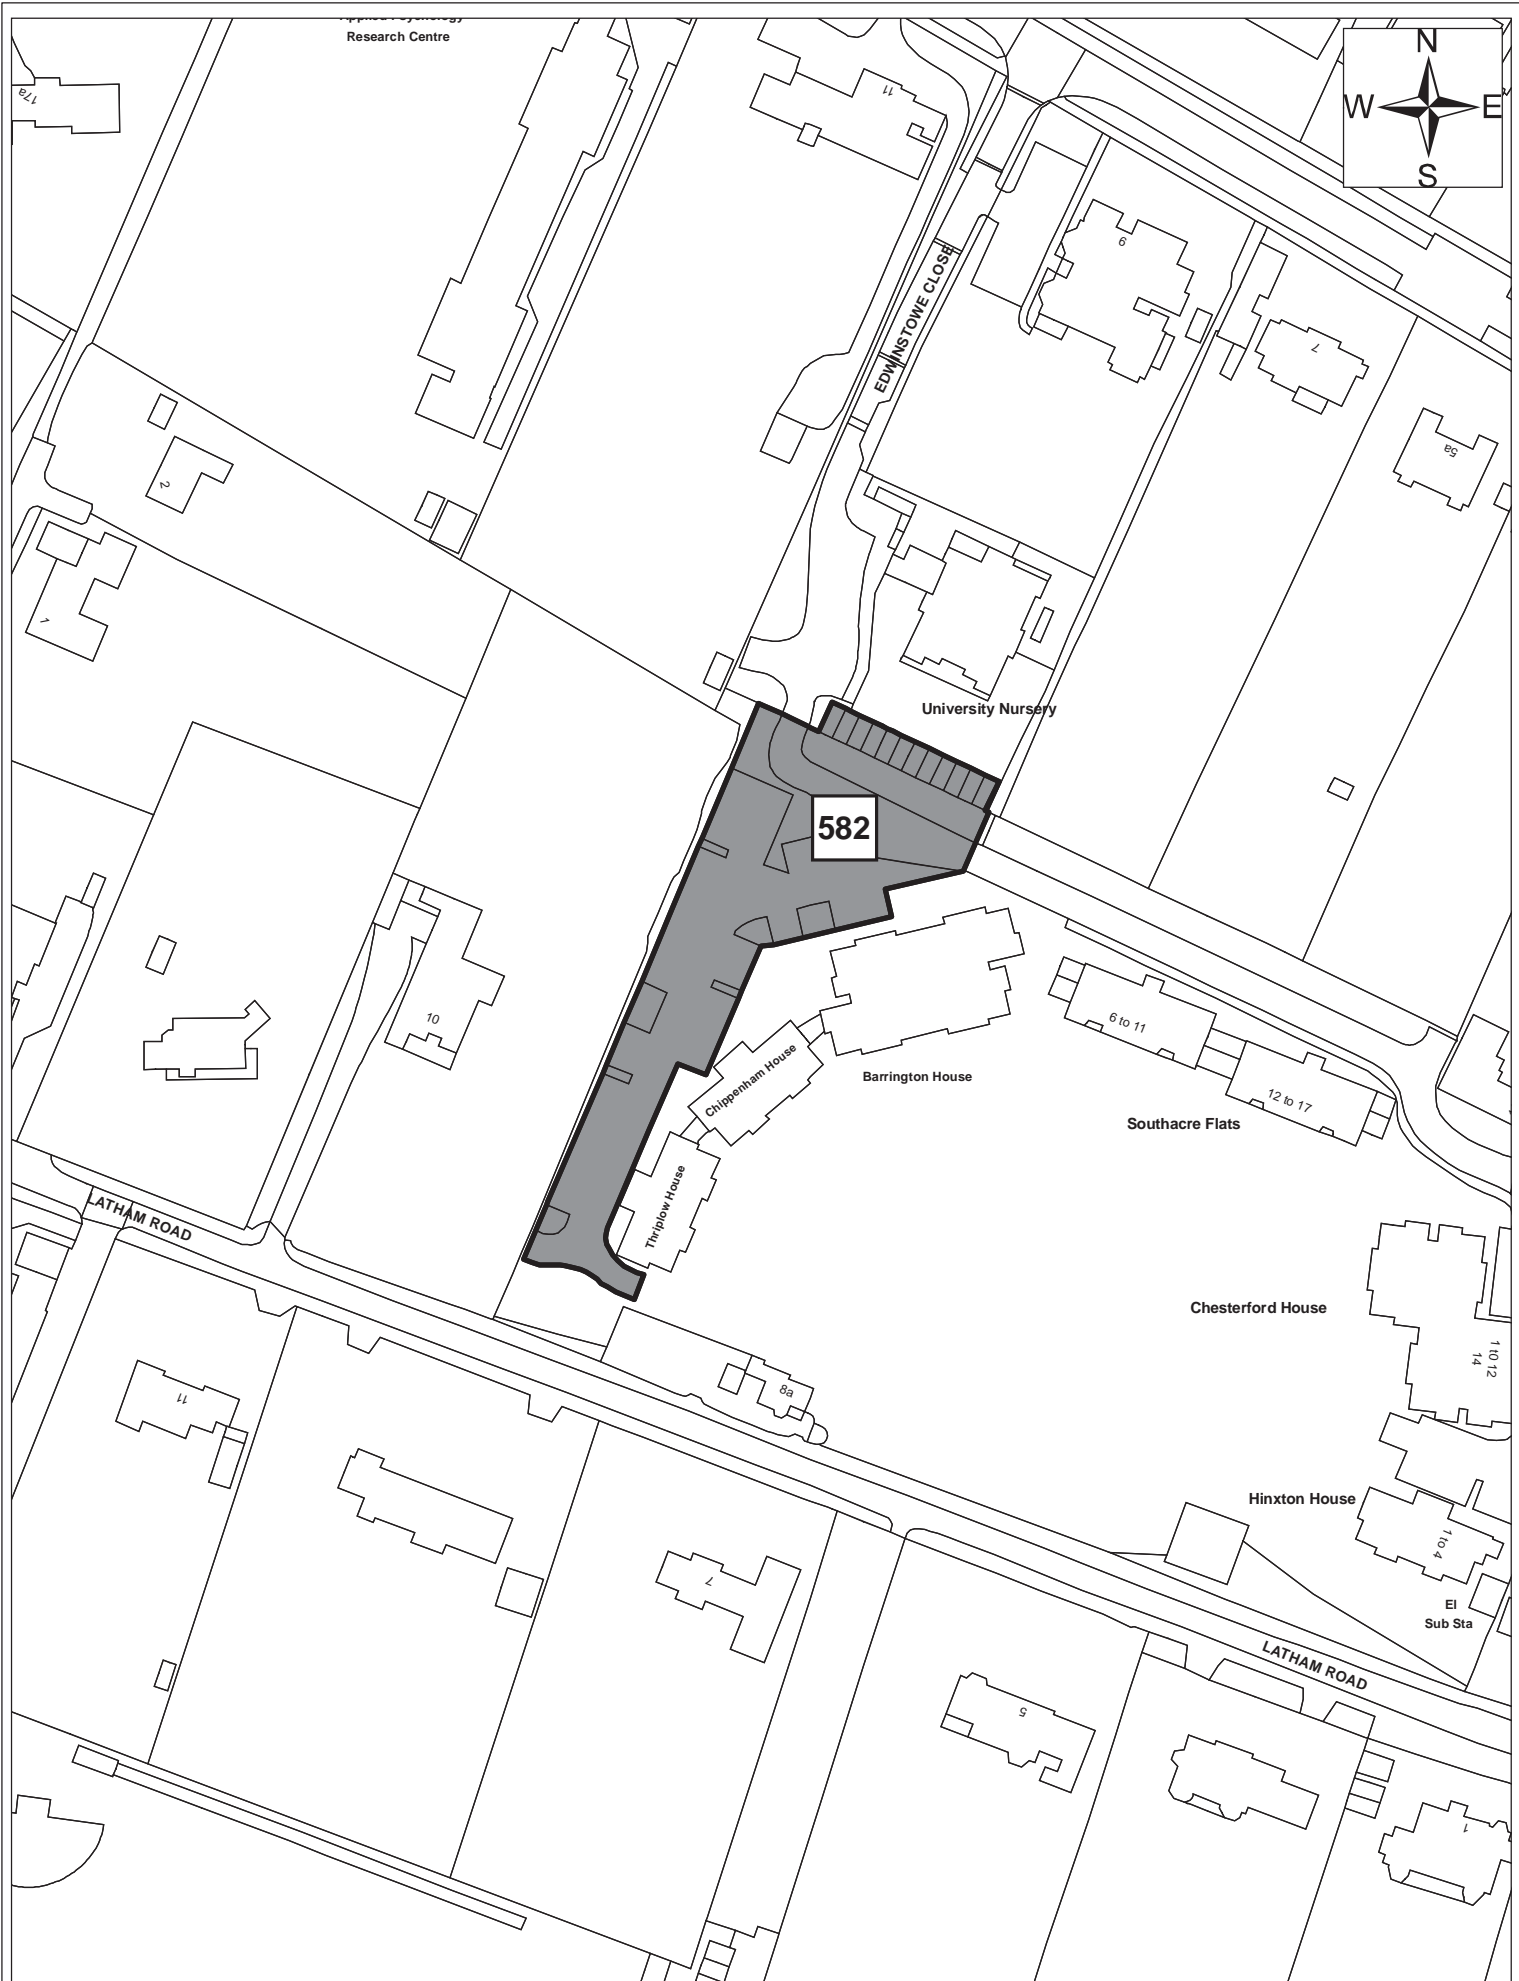

Site 576

© Crown copyright and database right 2011. Ordnance Survey Licence number 100019730.

Date:	1st September 2011
Produced by:	Matthew Merry
Section/Department:	Environment
Scale:	1:1,250

Site 582

© Crown copyright and database right 2011. Ordnance Survey Licence number 100019730.