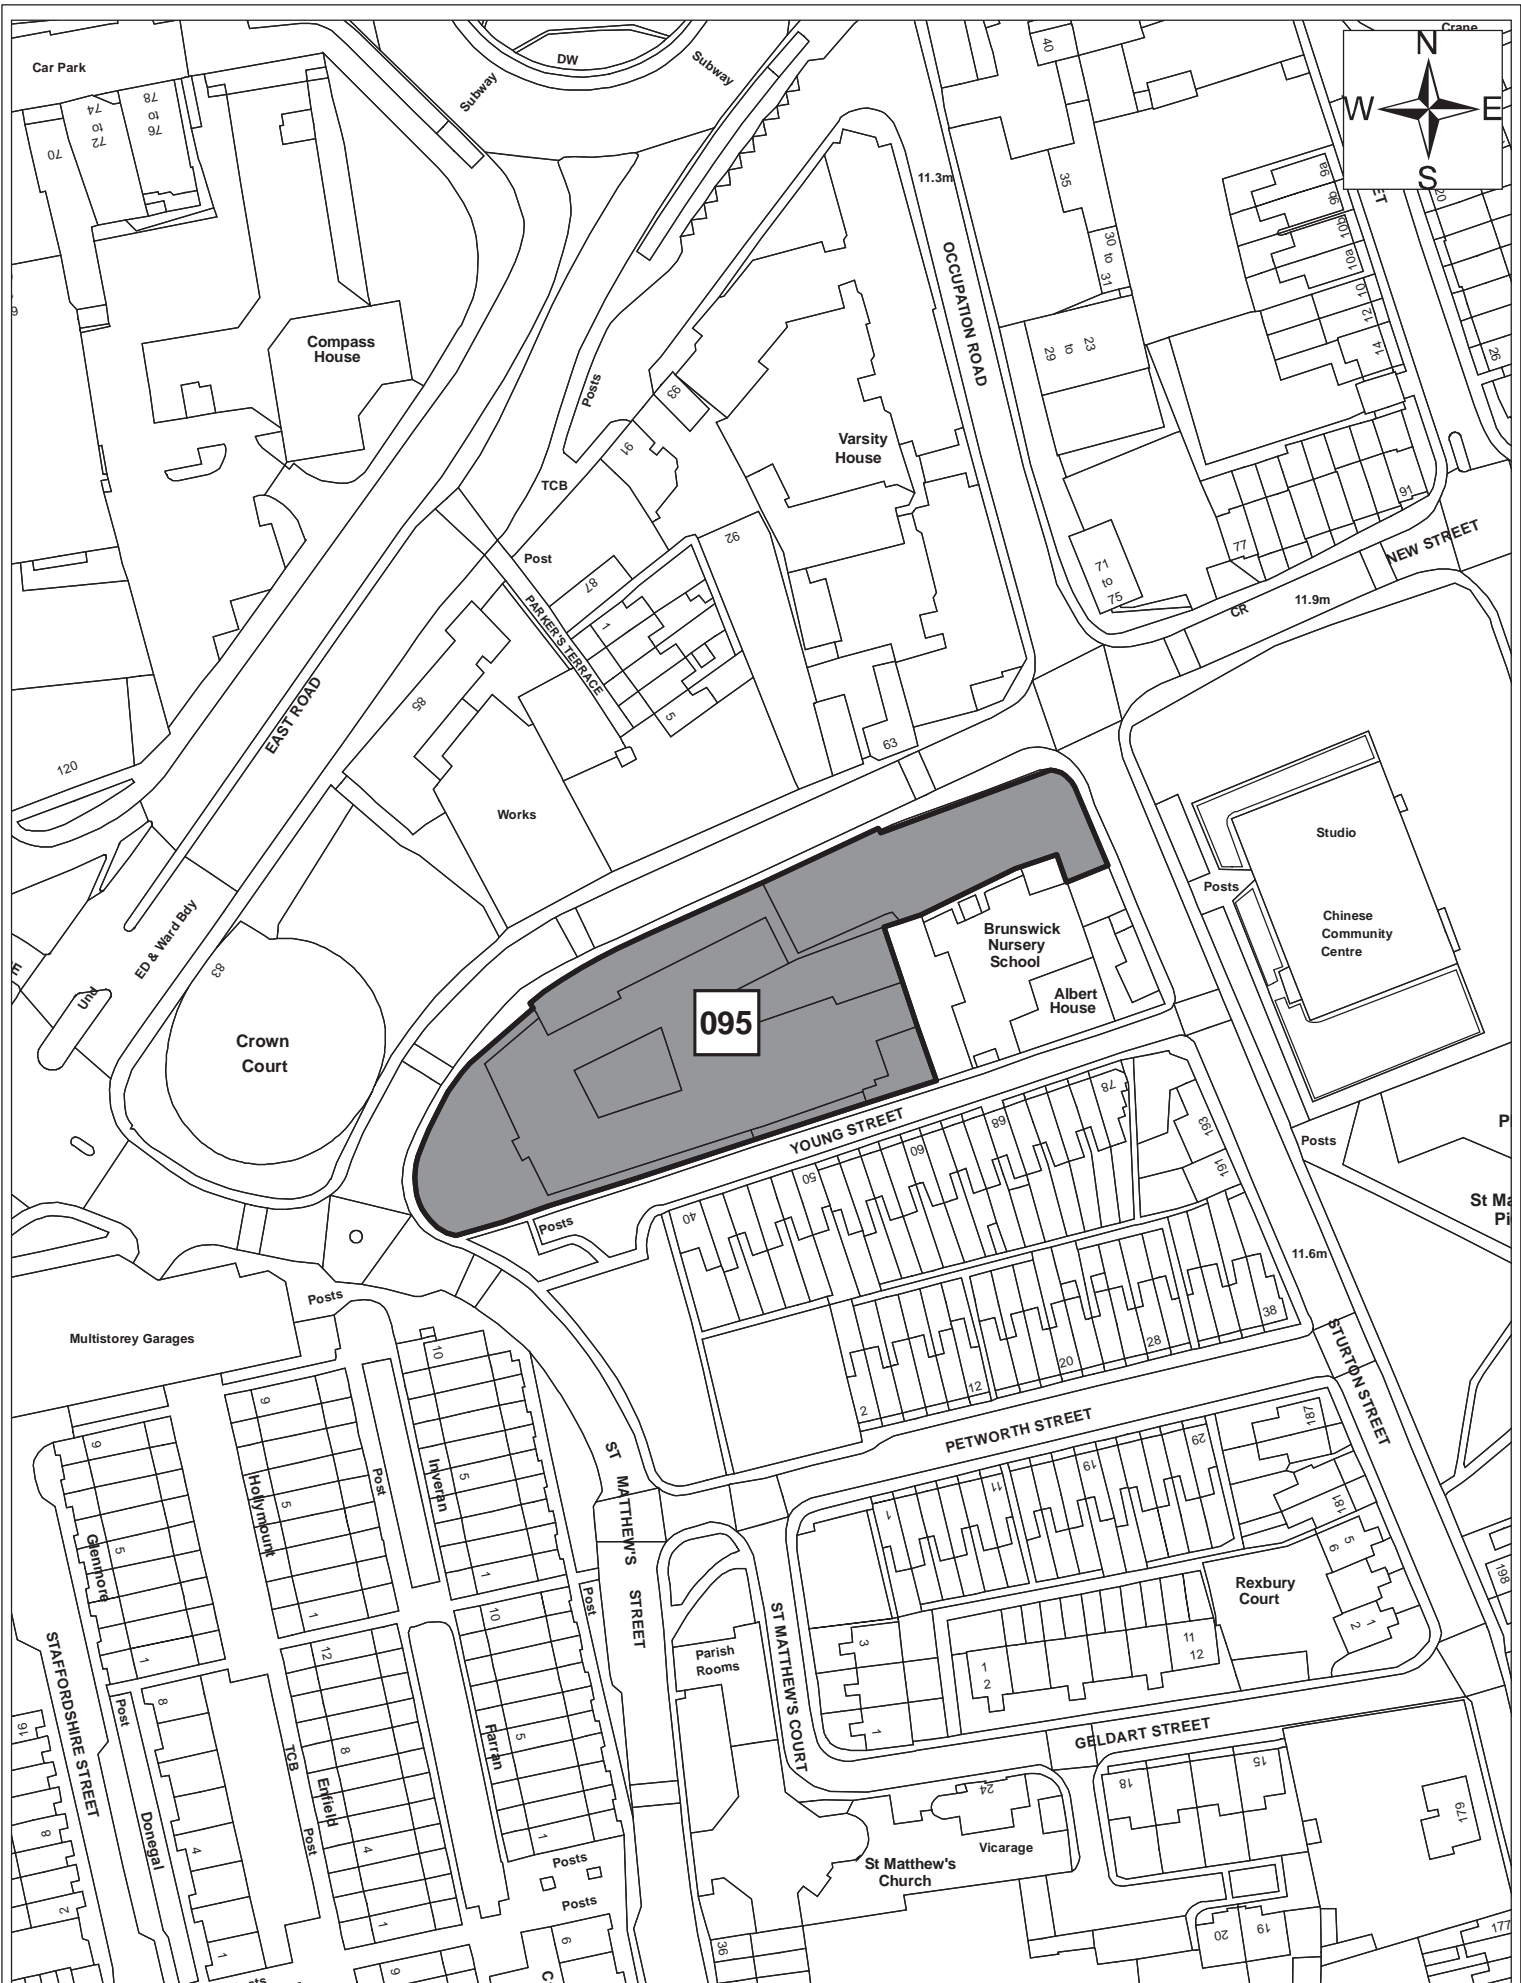

182

Sites 182

© Crown copyright and database right 2011. Ordnance Survey Licence number 100019730.

Date:	09/09/11
Produced by:	Matthew Merry
Section/Department:	Environment
Scale:	1:4566

Site 095

Date:	1st September 2011
Produced by:	Matthew Merry
Section/Department:	Environment
Scale:	1:1,250