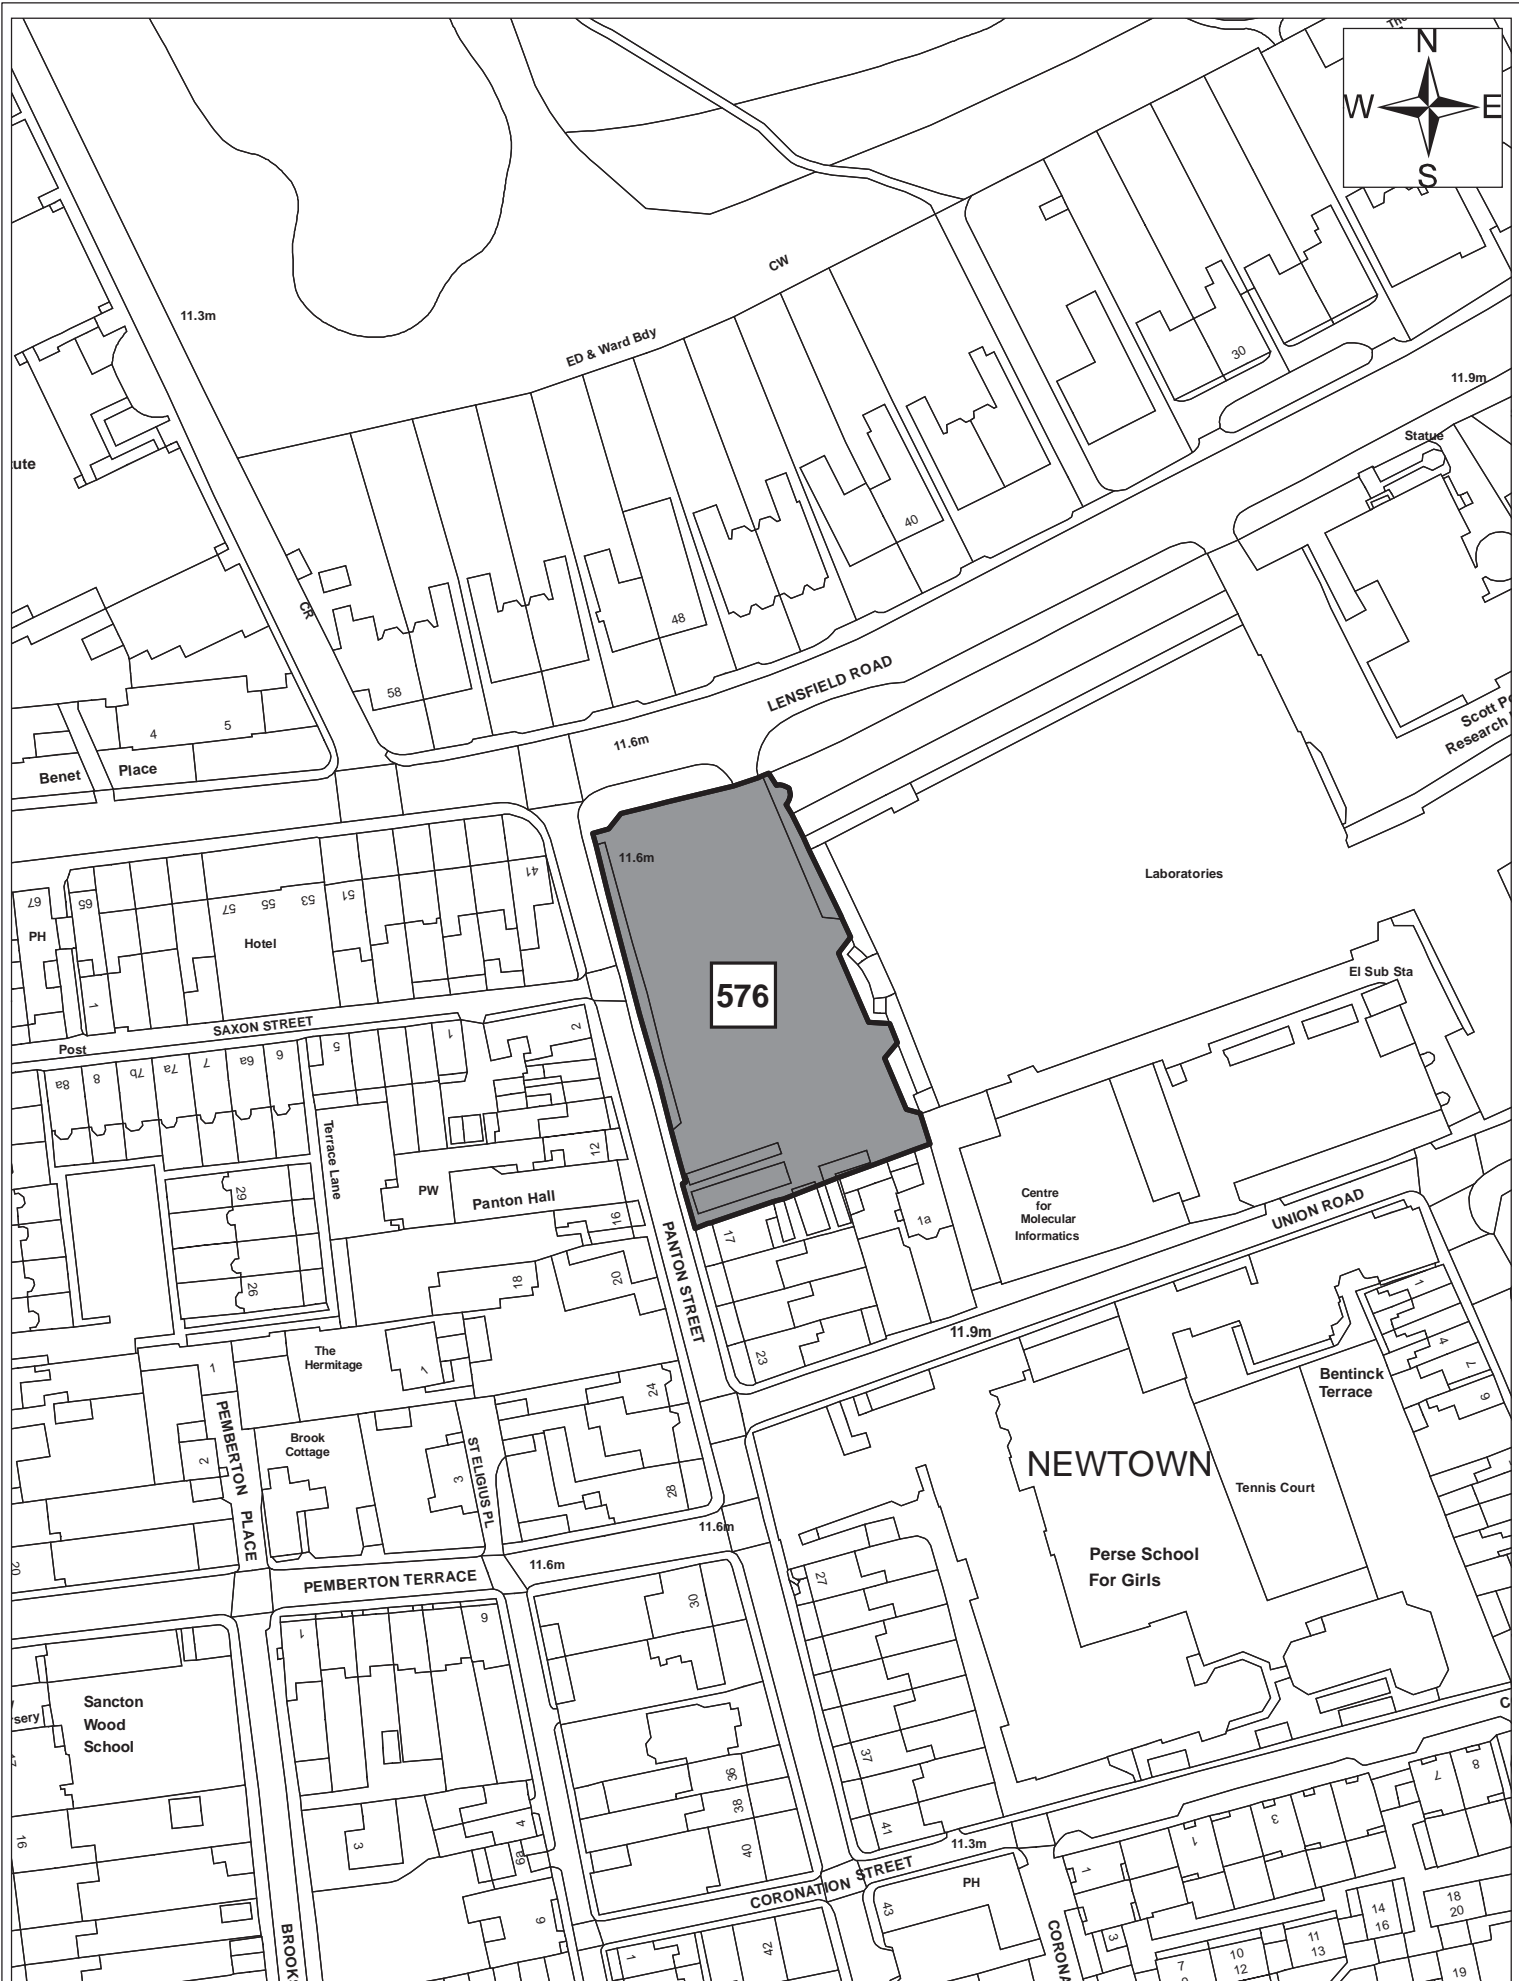

Site 576

© Crown copyright and database right 2011. Ordnance Survey Licence number 100019730.

Date:	1st September 2011
Produced by:	Matthew Merry
Section/Department:	Environment
Scale:	1:1,250