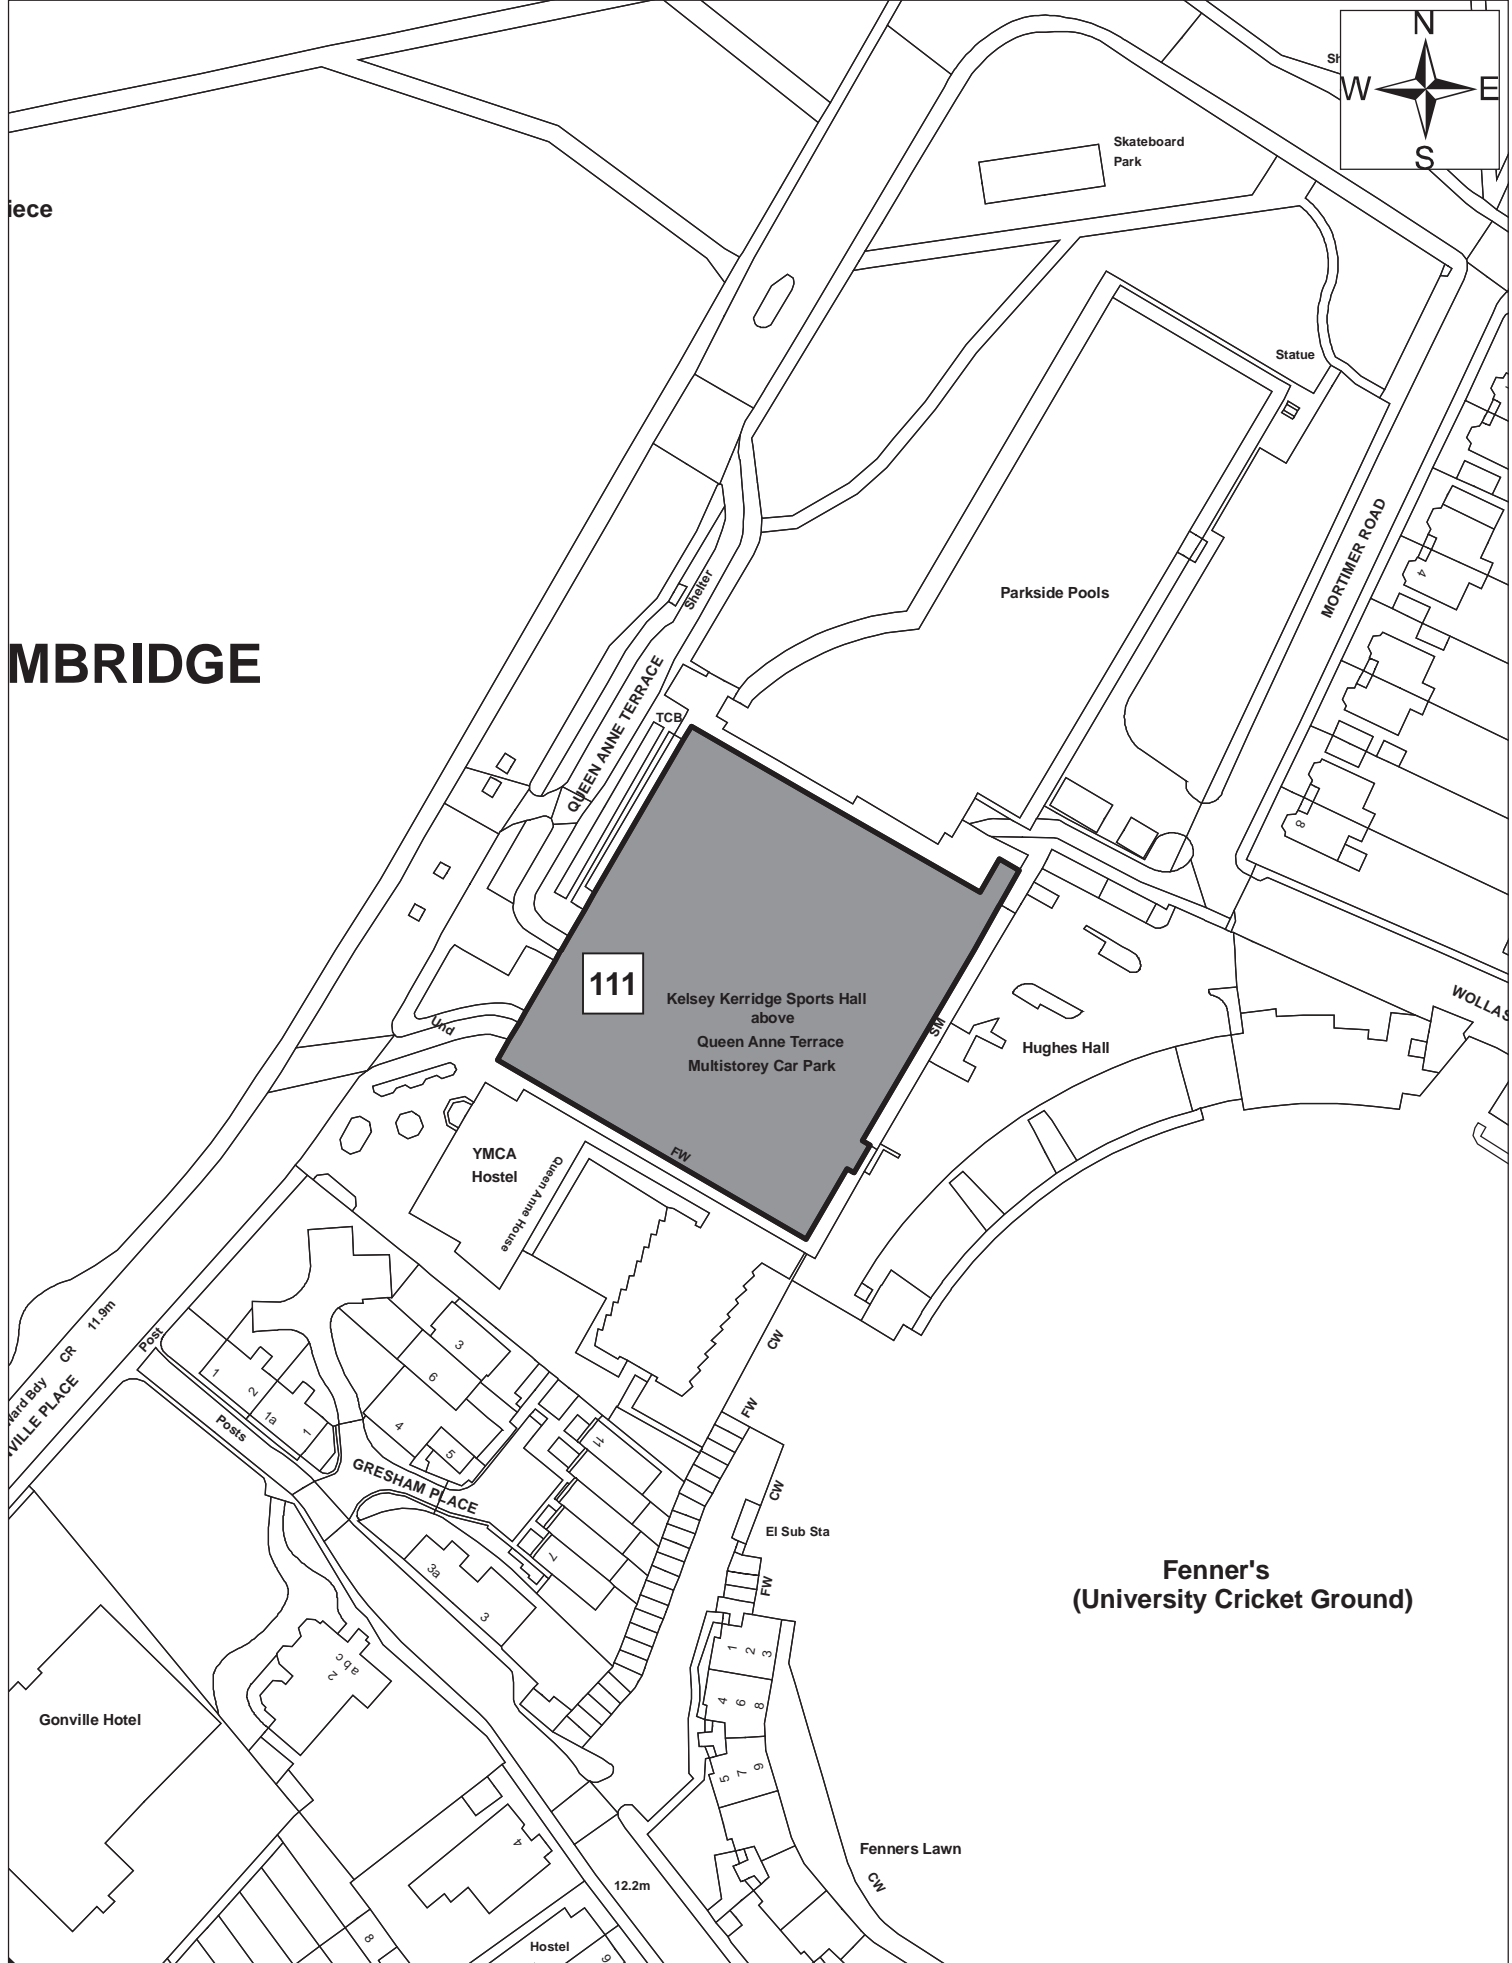

iece

MBRIDGE

111

Kelsey Kerridge Sports Hall
above
Queen Anne Terrace
Multistorey Car Park

**Fenner's
(University Cricket Ground)**

Site 111

Date:	1st September 2011
Produced by:	Matthew Merry
Section/Department:	Environment
Scale:	1:1,250