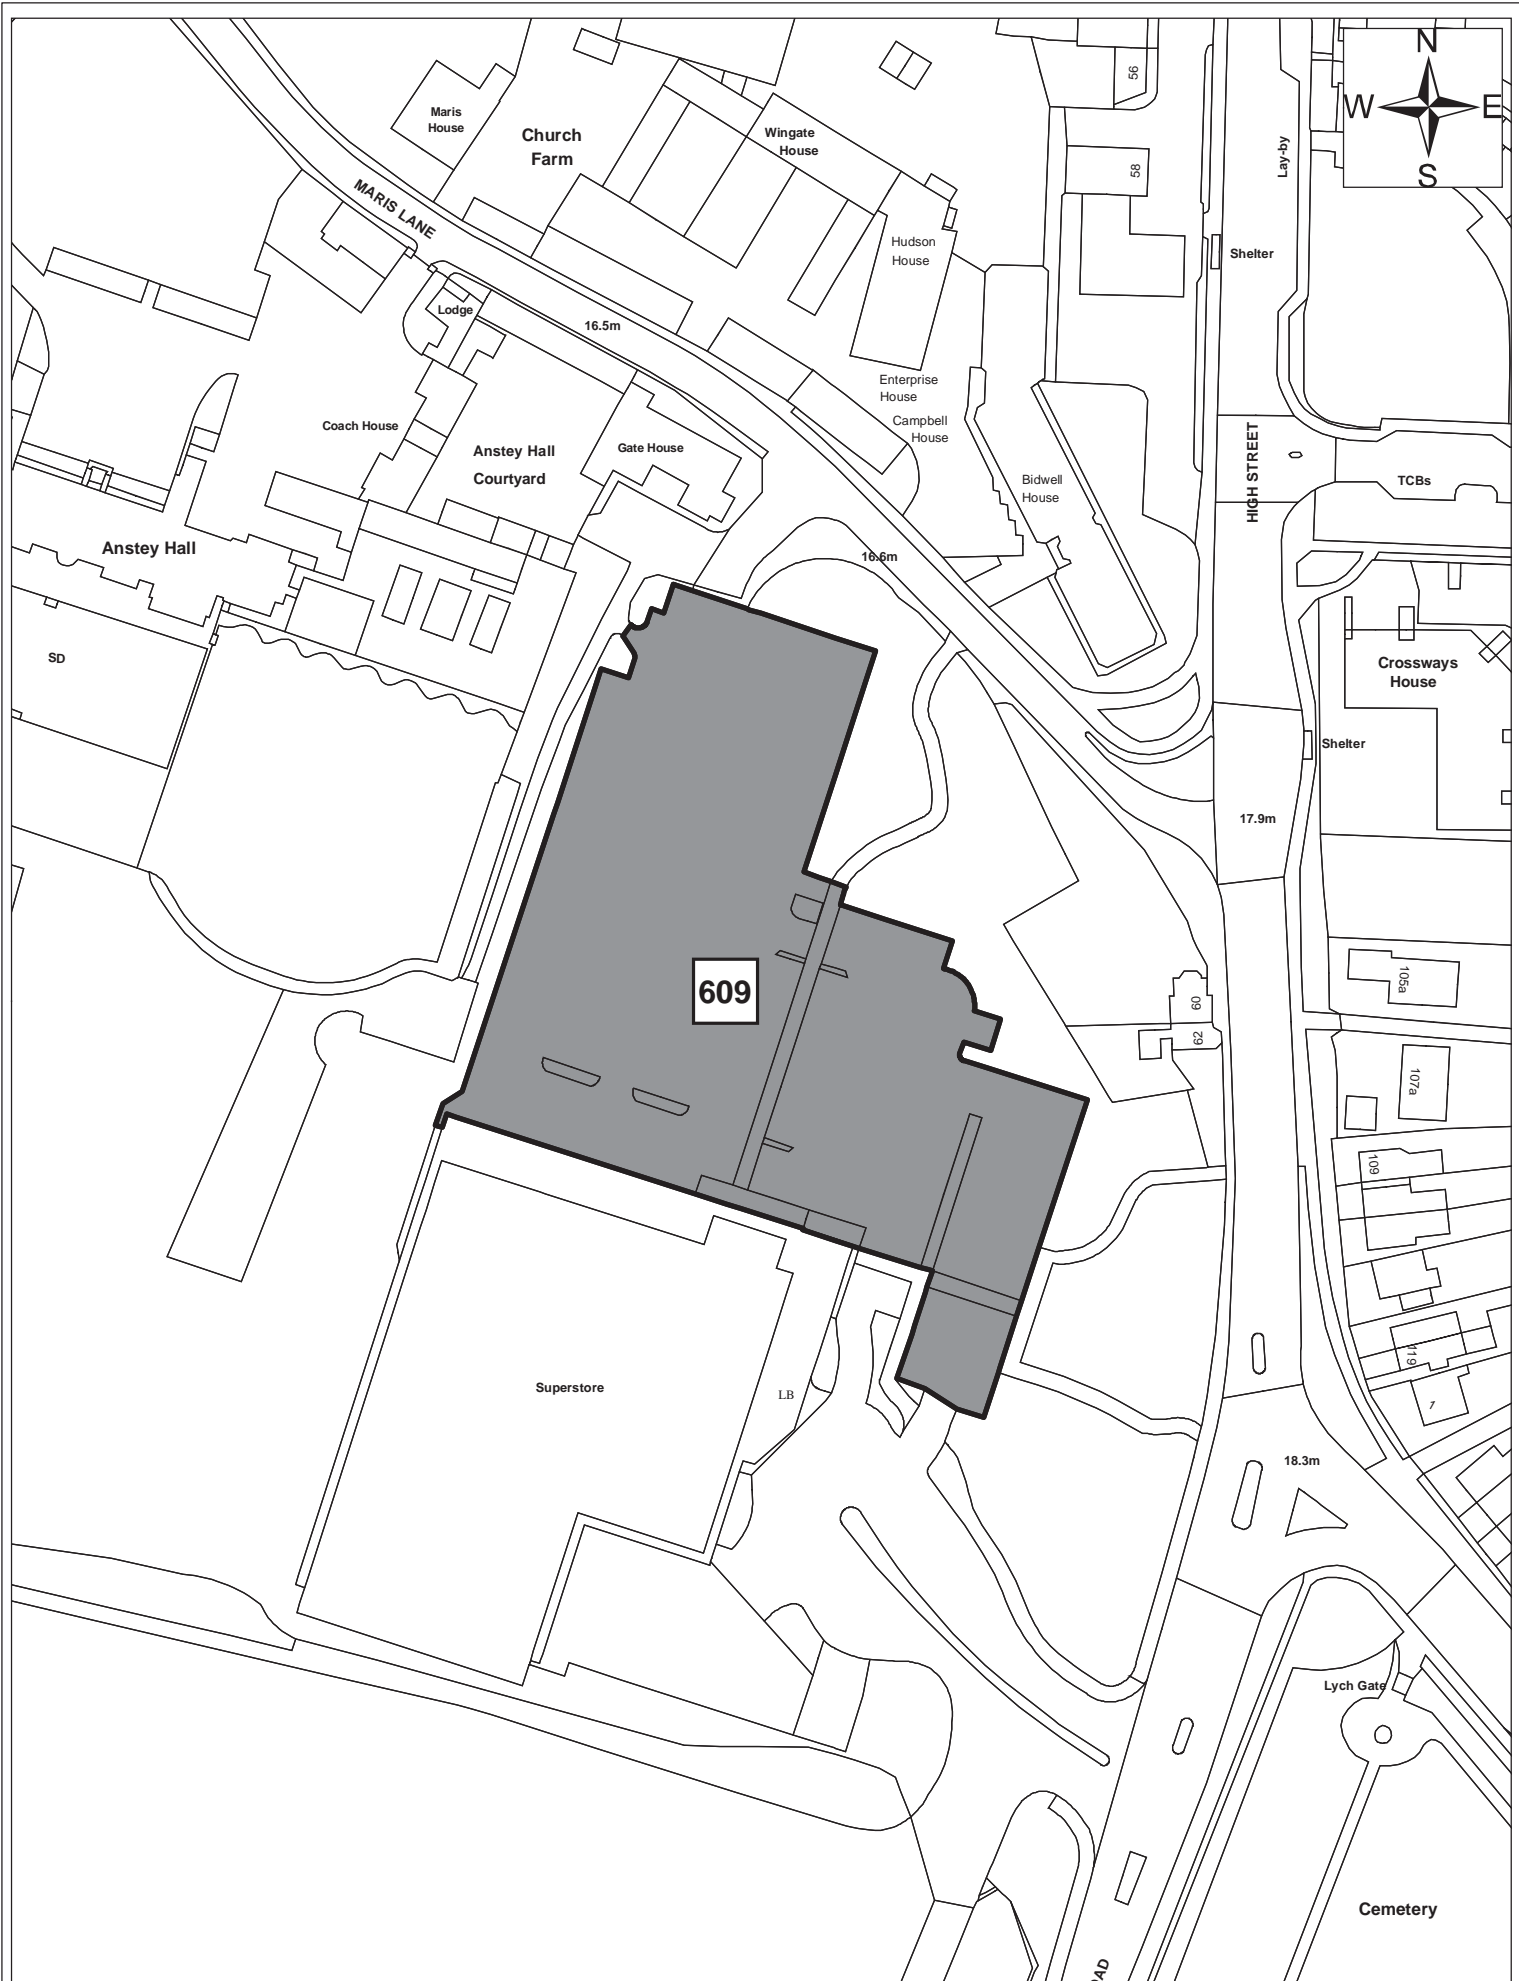

Site 592

Date:	1st September 2011
Produced by:	Matthew Merry
Section/Department:	Environment
Scale:	1:1,250

Site 606

© Crown copyright and database right 2011. Ordnance Survey Licence number 100019730.

Date:	1st September 2011
Produced by:	Matthew Merry
Section/Department:	Environment
Scale:	1:1,250