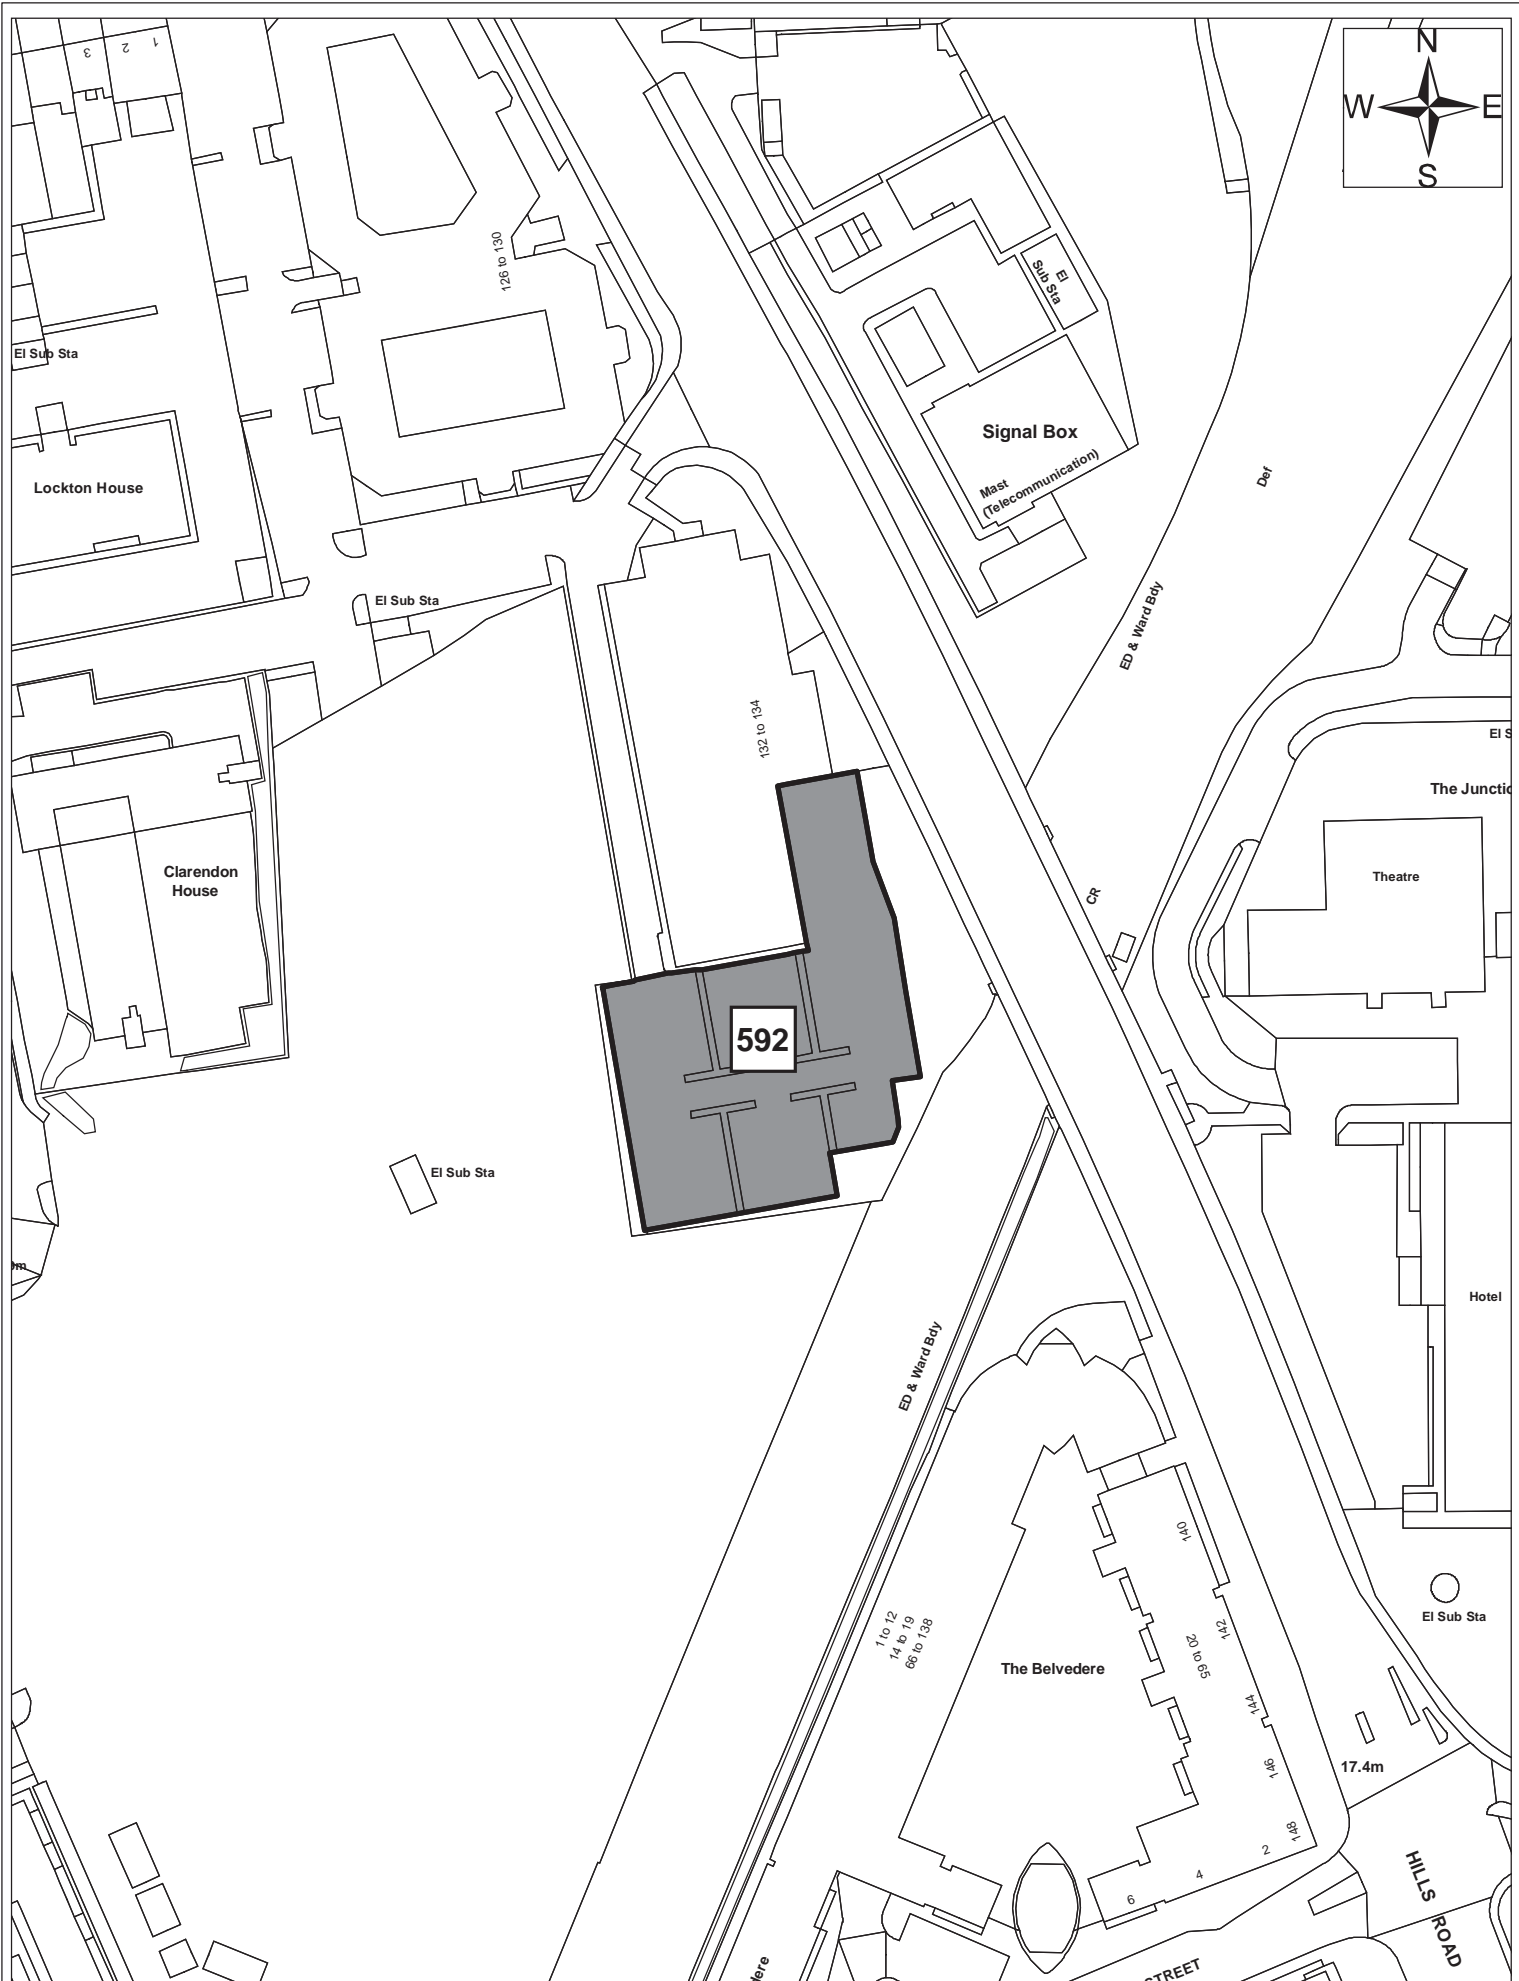

Site 592

Date:	1st September 2011
Produced by:	Matthew Merry
Section/Department:	Environment
Scale:	1:1,250