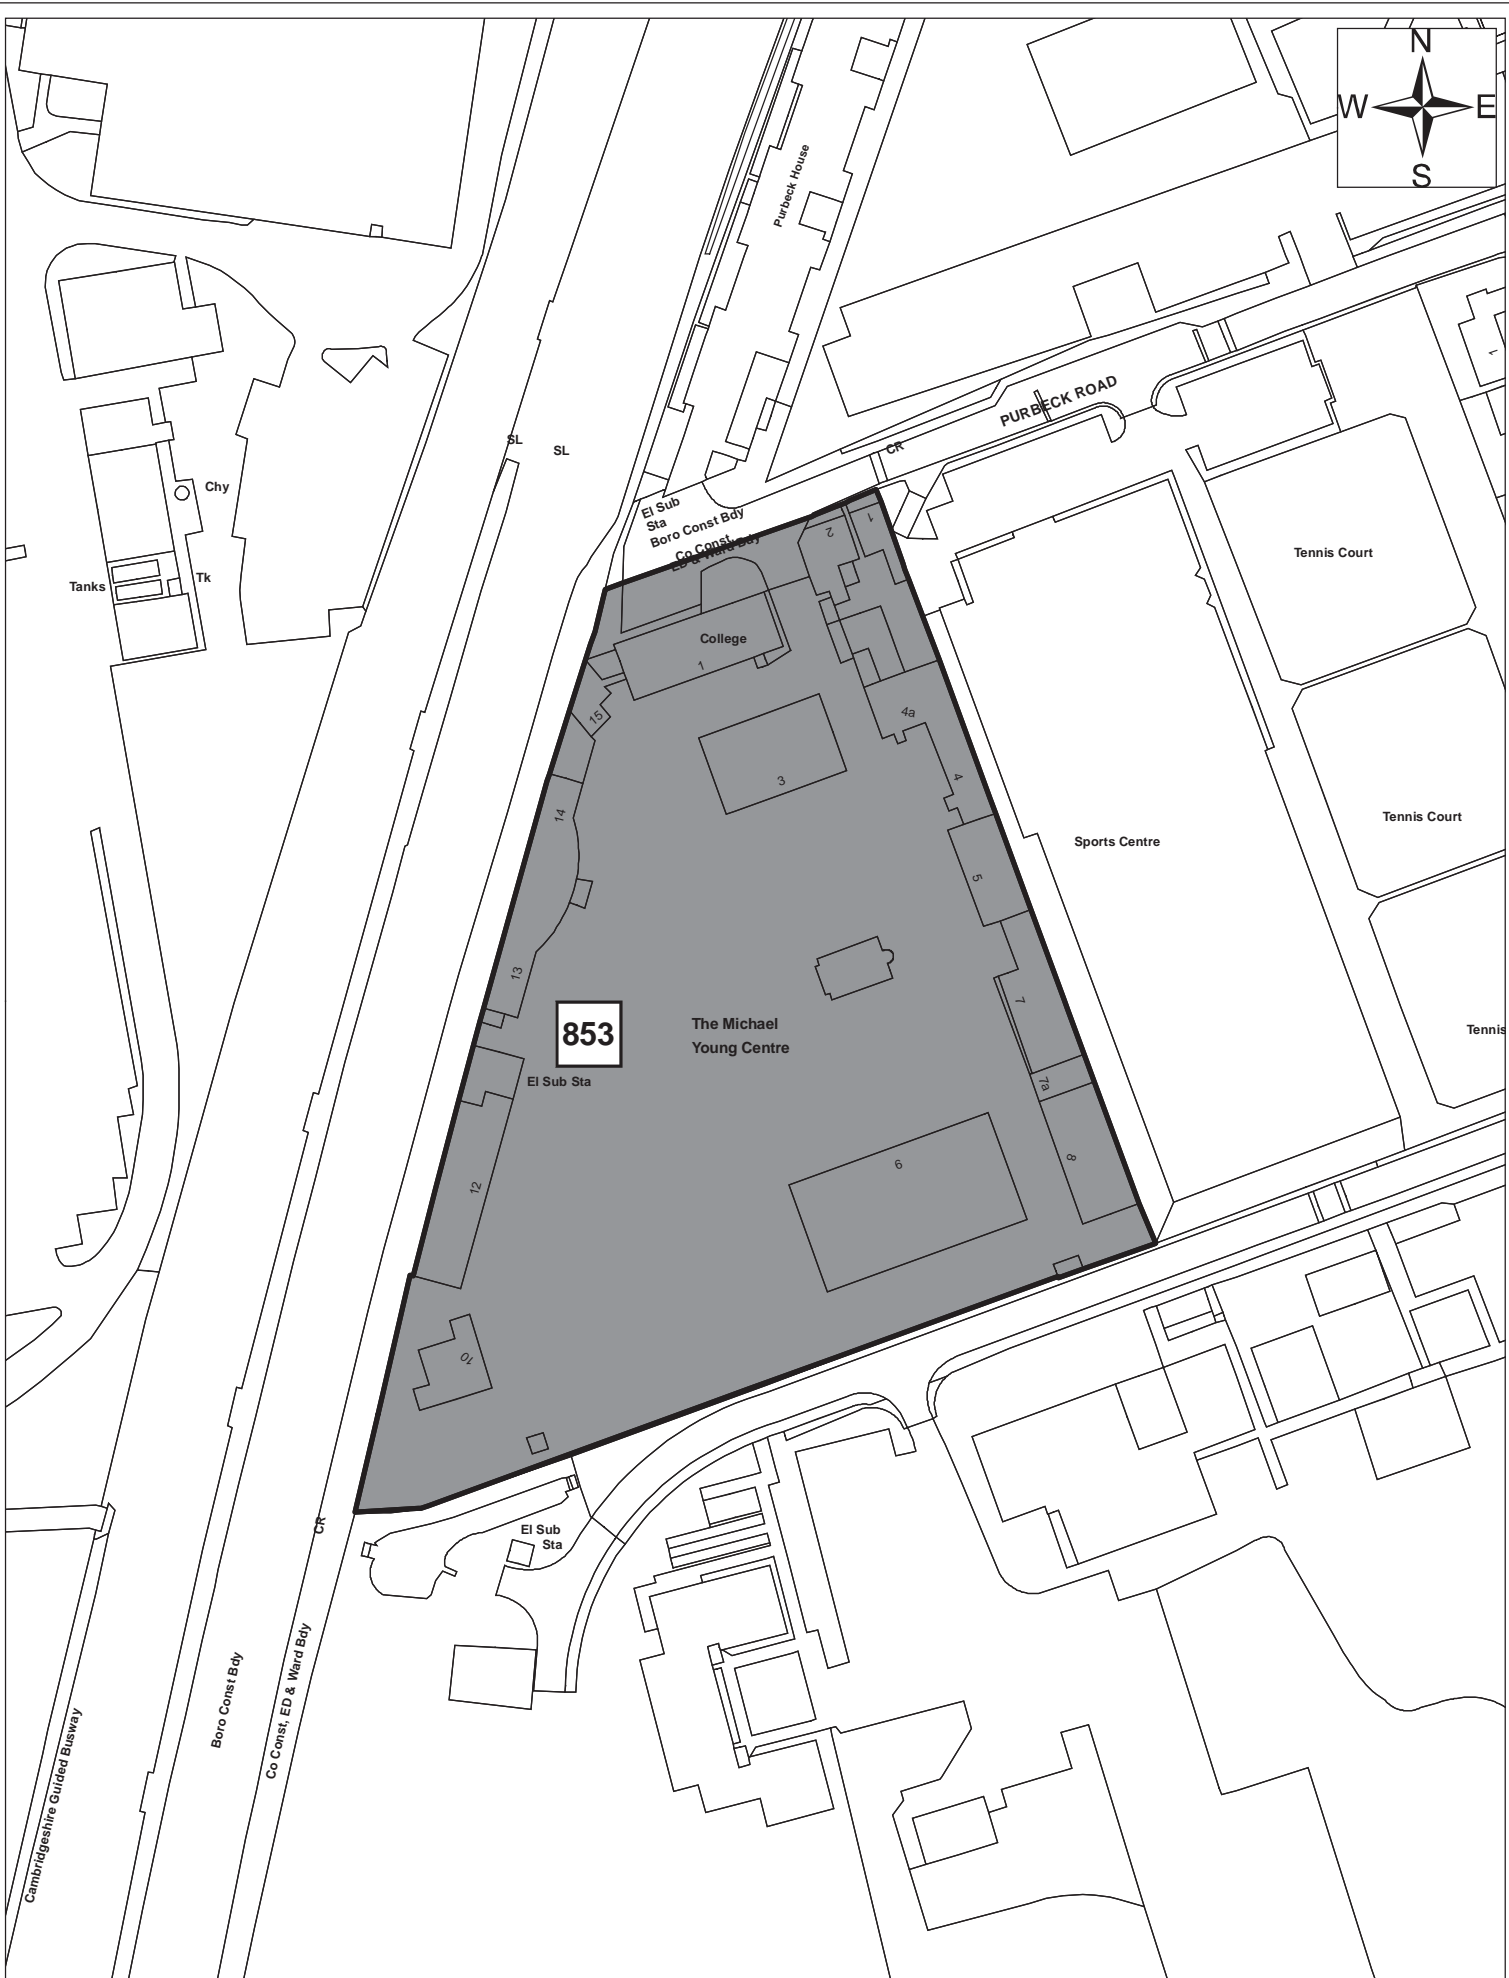

Site 853

Date:	1st September 2011
Produced by:	Matthew Merry
Section/Department:	Environment
Scale:	1:1,250