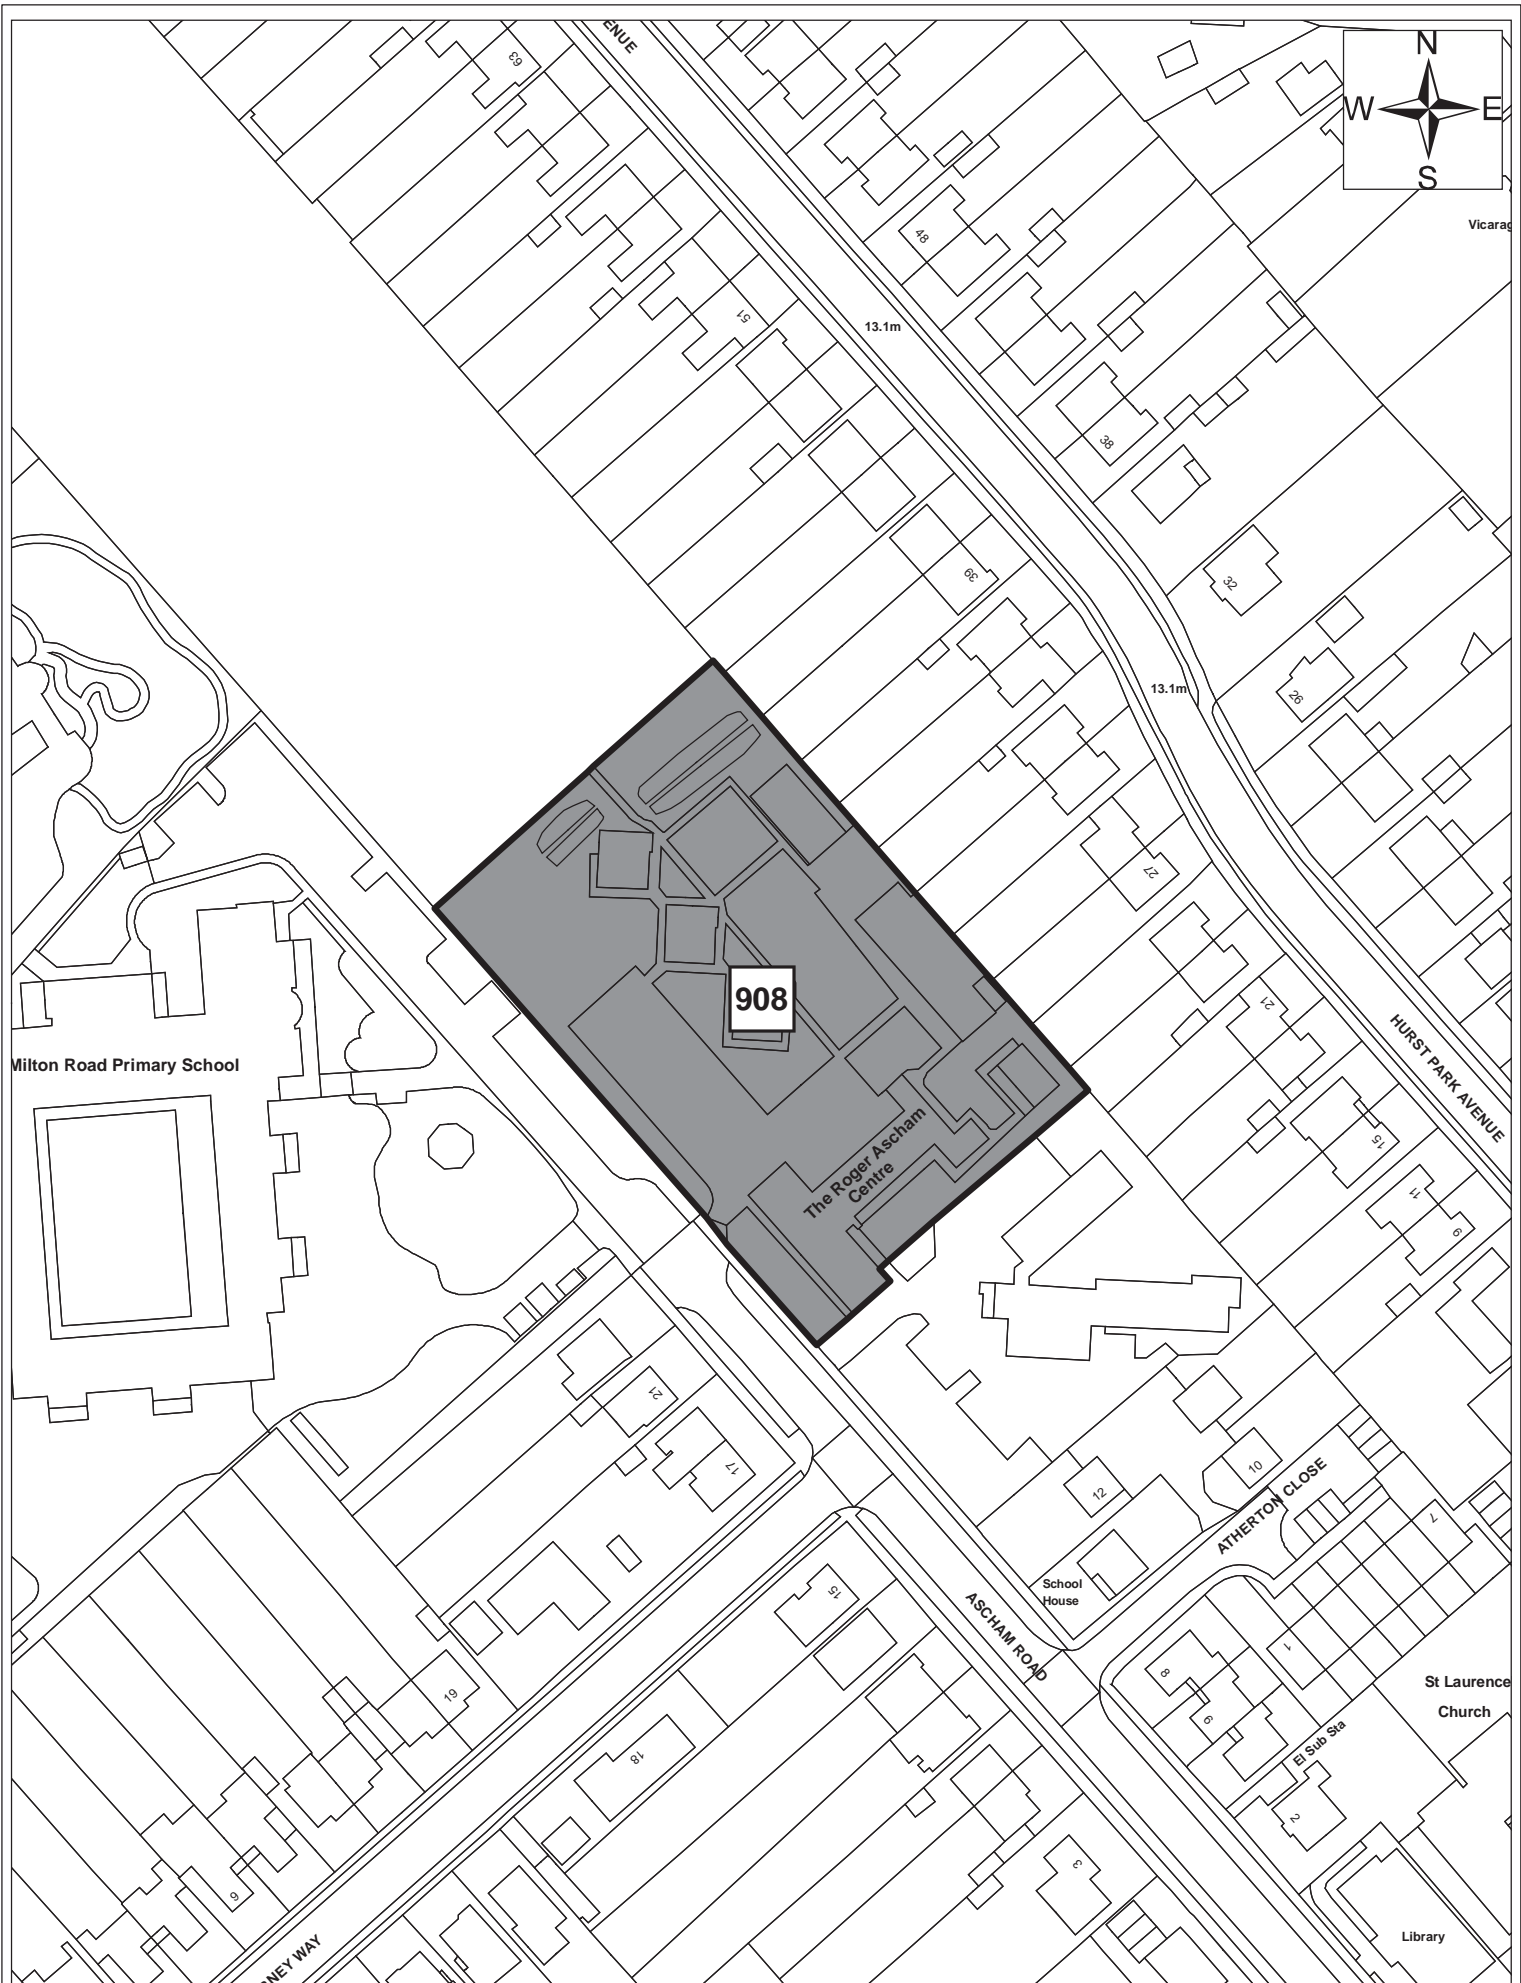

Site 908

© Crown copyright and database right 2011. Ordnance Survey Licence number 100019730.

Date:	25th November 2011
Produced by:	Matthew Merry
Section/Department:	Environment
Scale:	1:1,250